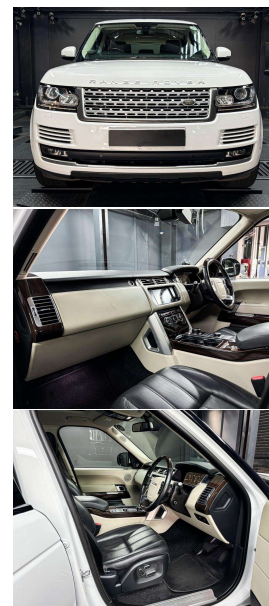

2014 Land Rover Range Rover Vogue 3.0 TDV6

VEHICLE INFORMATION

Cash Price

Includes GST,
Registration &
Licensing

$49,995

Finance this vehicle
from only

$172.40

per week*

Total Amount Payable

$59,822.23

finance
NOW

Body

5 door, SUV / 4x4

Odometer

102,000 km

Engine

3000 cc, TDV6

Fuel Type

Diesel

Transmission

8 Speed Automatic, 4WD

Wheels

22.0000"

VIN

SALGA2KE0EA177545

Reg No.

-

Ext Colour

Fuji White

History

-

Seats

5 seats

Interior

Black Leather

Audio

-

Stock ID

12953

Gain peace of mind
with Mechanical
Breakdown Insurance.
Ask us how.

2014 Range Rover Vogue 3.0 TDV6 Diesel New Shape, Popular Fuji White with Black Leather combination, Upgraded 22 inch Sports Alloys fitted, Panoramic Glass Roof, Heated Front and Rear Seats, Heated Steering Wheel, Added Luxury Part-Woodgrain Steering wheel, Push Button Start, Air Suspension, LED Lighting, Full Electric TFT Dash, Woodgrain inlays, 8 Speed ZF Automatic, Fold-out Electric Running Boards, Ambient Lighting, Touch Screen NZ NAV/CD/AUX/Bluetooth Phone and Reverse Camera, Full Self-Parking, Meridian Surround Audio, Full Electrics etc. Good kms, colour and price range here. Up to 1,000kms to the tank in complete Luxury!

Arriving Soon, Small holding deposit will secure this vehicle pre-arrival.

christchurch european | the european specialists

Phone 03 366 8328, Email sales@christchurcheruropean.co.nz
511 Blenheim Road, Sockburn, Christchurch 8042, New Zealand
www.christchurcheruropean.co.nz

Niki Mills - 021 353 315
Paul Mills - 022 536 0868
Michael Mills - 022 043 3700

* Finance calculation based on a 60 month term, 30% deposit and with an example annual fixed interest rate of 9.95%. Actual interest rate may be higher or lower. Includes an establishment fee of $205.00. Full term total amount payable of $59,822.23. Estimate only, not an offer of finance. Terms, conditions and lending criteria apply.