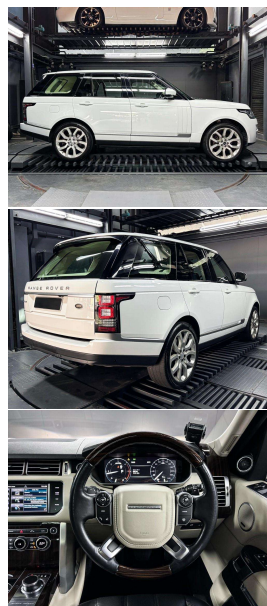

2014 Land Rover Range Rover Vogue 3.0 TDV6

VEHICLE INFORMATION

Cash Price

Includes GST,
Registration &
Licensing

\$49,995

Finance this vehicle
from only

\$172.40

per week*

3000 cc, TDV6

Fuel Type

Diesel

Transmission

8 Speed Automatic, 4WD

Wheels

22.0000"

VIN

2014 Range Rover Vogue 3.0 TDV6 Diesel New Shape, Popular Fuji White with Black Leather combination, Upgraded 22 inch Sports Alloys fitted, Panoramic Glass Roof, Heated Front and Rear Seats, Heated Steering Wheel, Added Luxury Part-Woodgrain Steering wheel, Push Button Start, Air Suspension, LED Lighting, Full Electric TFT Dash, Woodgrain inlays, 8 Speed ZF Automatic, Fold-out Electric Running Boards, Ambient Lighting, Touch Screen NZ NAV/CD/AUX/Bluetooth Phone and Reverse Camera, Full Self-Parking, Meridian Surround Audio, Full Electrics etc. Good kms, colour and price range here. Up to 1,000kms to the tank in complete Luxury!