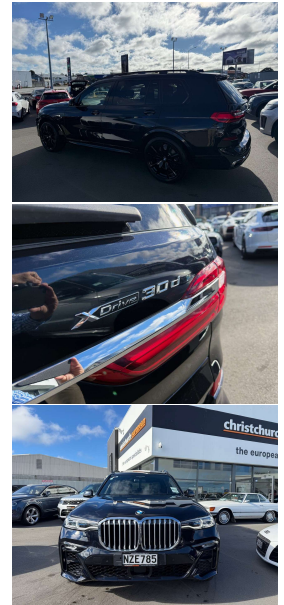

2019 BMW X7 3.0d X Drive Motorsport 7 Seater

VEHICLE INFORMATION

Cash Price

Includes GST,
Registration &
Licensing

\$89,995

Finance this vehicle
from only

\$320.53

per week*

Total Amount Payable

\$110,337.60

finance
NOW

Gain peace of mind
with Mechanical
Breakdown Insurance.
Ask us how.

Body

5 door, RV/SUV

Odometer

81,000 km

Engine

3000 cc

Fuel Type

Diesel

Transmission

8 Speed Automatic, 4WD

Wheels

22.0000"

2019 BMW X7 X-Drive 30d Motorsport 7 Seater High-Spec, NZ New vehicle just 2 owners from new!, Attractive Navy Blue Metallic with Black Extended Merino Leather, 22 inch BMW Motorsport Sports Alloys in Black with Blue Calipers, Panorama Glass Sunroof with Sky Lounge, 360 Cameras, Radar Adaptive Cruise Control, Heads-up display, BMW Digital Cockpit, M Sport Plus Package, Heated and Cooling Cupholders, Wireless Phone Charging, Technology Package, Latest Touch Screen BMW NZ Nav/Bluetooth Phone and Music Streaming/AUX and USB/Car Play, Roof Rails, Privacy Glass, Heated Seats and Heated Steering Wheel, LED Lighting, Push Button Start and more. Room for all the family in total Luxury!.