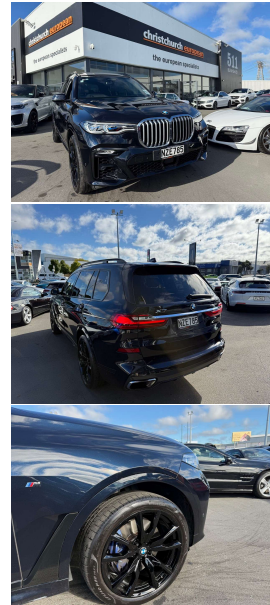

2019 BMW X7 3.0d X Drive Motorsport 7 Seater

VEHICLE INFORMATION

Cash Price

Includes GST,
Registration &
Licensing

\$89,995

Finance this vehicle
from only

\$320.53

per week*

Total Amount Payable

\$110,337.60

finance
NOW

Gain peace of mind
with Mechanical
Breakdown Insurance.
Ask us how.

Body

5 door, RV/SUV

Odometer

81,000 km

Engine

3000 cc

Fuel Type

Diesel

Transmission

8 Speed Automatic, 4WD

Wheels

22.0000"

2019 BMW X7 X-Drive 30d Motorsport 7 Seater High-Spec, NZ New vehicle just 2 owners from new!, Attractive Navy Blue Metallic with Black Extended Merino Leather, 22 inch BMW Motorsport Sports Alloys in Black with Blue Calipers, Panorama Glass Sunroof with Sky Lounge, 360 Cameras, Radar Adaptive Cruise Control, Heads-up display, BMW Digital Cockpit, M Sport Plus Package, Heated and Cooling Cupholders, Wireless Phone Charging, Technology Package, Latest Touch Screen BMW NZ Nav/Bluetooth Phone and Music Streaming/AUX and USB/Car Play, Roof Rails, Privacy Glass, Heated Seats and Heated Steering Wheel, LED Lighting, Push Button Start and more. Room for all the family in total Luxury!.