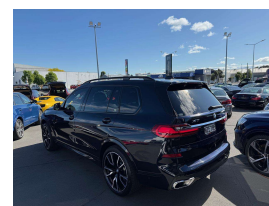

2019 BMW X7 3.0d X Drive Motorsport 7 Seater

VEHICLE INFORMATION

Cash Price

Includes GST,
Registration &
Licensing

\$89,995

Finance this vehicle
from only

\$309.53

per week*

3000 cc

Fuel Type

Diesel

Transmission

8 Speed Automatic, 4WD

Wheels

22.0000"

VIN

2019 BMW X7 X-Drive 30d Motorsport 7 Seater High-Spec, NZ New vehicle just 2 owners from new!, Attractive Navy Blue Metallic with Black Extended Merino Leather, 22 inch Polished BMW Motorsport Sports Alloys with Blue Calipers, Panorama Glass Sunroof with Sky Lounge, 360 Cameras, Radar Adaptive Cruise Control, Heads-up display, BMW Digital Cockpit, M Sport Plus Package, Heated and Cooling Cupholders, Wireless Phone Charging, Technology Package, Latest Touch Screen BMW NZ Nav/Bluetooth Phone and Music Streaming/AUX and USB/Car Play, Roof Rails, Privacy Glass, Heated Seats and Heated Steering Wheel, LED Lighting, Push Button Start and more. Room for all the family in total Luxury!.