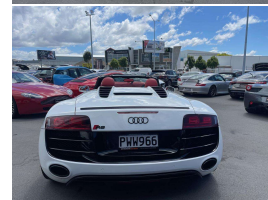

2012 Audi R8 5.2 V10 Quattro Spyder Mansory

VEHICLE INFORMATION

Cash Price

Includes GST,
Registration &
Licensing

$134,995

Finance this vehicle
from only

$463.80

per week*

Total Amount Payable

$161,086.38

finance
NOW

Body

2 door, Convertible

Odometer

18,000 km

Engine

5200 cc, V10

Fuel Type

Petrol

Transmission

Automatic, 4WD

Wheels

20.0000"

VIN

-

Reg No.

PWW966

Ext Colour

White

History

-

Seats

2 seats

Interior

Red/Black Leather

Audio

-

Stock ID

12898

Gain peace of mind
with Mechanical
Breakdown Insurance.
Ask us how.

2012 Audi R8 5.2 V10 Quattro Spyder Mansory Carbon Package, Only 18,000kms from new and a very unique Mansory enhanced vehicle!. Mansory Pack- Additional Full Carbon Bodykit, Sills and Aero Kit. 20 inch Black HRE Lightweight Sports Alloys fitted, Red Brake Calipers, Electric Soft-top in Red, Two-Tone Leather RS Sports Seats, Full Carbon Sports Steering Wheel with Shift-Light, Heated/Electric Seats, Black Badging, LED Lighting, Dual Sports Exhausts, R-Tronic Paddleshift, Multiple Airbags, Factory Audi MMI/Stereo/CD, Premium Leather Interior package, Cruise Control, Full Electrics etc. A one of a kind Audi R8 and a future collectable car.

christchurch european

the european specialists

Phone 03 366 8328, Email sales@christchurcheruropean.co.nz
511 Blenheim Road, Sockburn, Christchurch 8042, New Zealand
www.christchurcheruropean.co.nz

Niki Mills - 021 353 315
Paul Mills - 022 536 0868
Michael Mills - 022 043 3700

* Finance calculation based on a 60 month term, 30% deposit and with an example annual fixed interest rate of 9.95%. Actual interest rate may be higher or lower. Includes an establishment fee of $205.00. Full term total amount payable of $161,086.38. Estimate only, not an offer of finance. Terms, conditions and lending criteria apply.