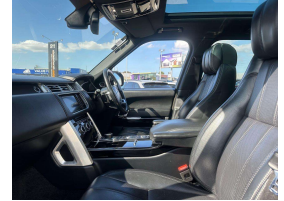

2015 Land Rover Range Rover Vogue SE

VEHICLE INFORMATION

Cash Price

Includes GST,
Registration &
Licensing

$64,995

Finance this vehicle
from only

$223.82

per week*

Total Amount Payable

$77,692.37

finance
NOW

Gain peace of mind
with Mechanical
Breakdown Insurance.
Ask us how.

Body

5 door, SUV

Odometer

117,000 km

Engine

5000 cc, Supercharged

Fuel Type

Petrol

Transmission

8 Speed Automatic, 4WD

Wheels

22.0000"

VIN

-

Reg No.

NLN873

Ext Colour

Santorini Black Metallic

History

-

Seats

5 seats

Interior

Black Leather

Audio

-

Stock ID

13085

2015 Range Rover Vogue SE 5.0 V8 Supercharged Black Edition, A hot look in Santorini Black Metallic with Black Leather!, NZ New, Factory upgraded 22 inch SV Black Sports Alloys fitted, Black Badging and Black Grills, SE Spec Premium Heated and Cooling Leather Seats, Soft Close Doors, Panoramic Electric Glass Roof, Low 117,000kms, Heated Steering Wheel, 360 Cameras, Meridian Premium Sound System, Dual rear DVD Screens for kids, Tinted Glass, 4 Zone Climate Air, Touch Screen NZ NAV/Bluetooth Streaming/AUX/CD/Stereo, Air Suspension, Towbar fitted, Full Electrics etc. Hard to beat Range Rover look here!

christchurch european

the european specialists

Phone 03 366 8328, Email sales@christchurcheruropean.co.nz
511 Blenheim Road, Sockburn, Christchurch 8042, New Zealand
www.christchurcheruropean.co.nz

Niki Mills - 021 353 315
Paul Mills - 022 536 0868
Michael Mills - 022 043 3700

* Finance calculation based on a 60 month term, 30% deposit and with an example annual fixed interest rate of 9.95%. Actual interest rate may be higher or lower. Includes an establishment fee of $205.00. Full term total amount payable of $77,692.37. Estimate only, not an offer of finance. Terms, conditions and lending criteria apply.