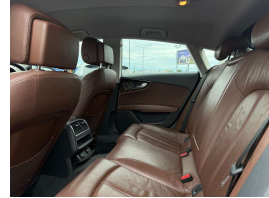

2012 Audi A7 2.8 SE Quattro Sportback

VEHICLE INFORMATION

Cash Price

Includes GST,
Registration &
Licensing

$19,995

Finance this vehicle
from only

$69.55

per week*

Total Amount Payable

$24,081.94

finance
NOW

Gain peace of mind
with Mechanical
Breakdown Insurance.
Ask us how.

Body

5 door, Sedan

Odometer

132,000 km

Engine

2800 cc

Fuel Type

Petrol

Transmission

Automatic, 4WD

Wheels

20.0000"

VIN

-

Reg No.

PFN908

Ext Colour

Bronze Metallic

History

-

Seats

4 seats

Interior

Brown Leather

Audio

-

Stock ID

13060

2012 Audi A7 2.8 V6 FSI Quattro Sportback, Great price range here for a late model and attractive A7 Sportback!, 2.8 V6 FSI performance, Quattro 4WD, Upgraded 20 inch Black RS Sports Alloys, Red Brake Calipers, 7-Speed Automatic Gearbox, LED Lighting, Electric/Memory Seats, Electric Tailgate, Multiple Airbags, Audi MMI CD/Stereo/Bluetooth Phone/AUX/NZ Navigation, Woodgrain inlays, Keyless Push Button Start, Privacy Glass, Full Electrics etc. Lots of car at this price!.

christchurch european | the european specialists

Phone 03 366 8328, Email sales@christchurcheuropean.co.nz
511 Blenheim Road, Sockburn, Christchurch 8042, New Zealand
www.christchurcheuropean.co.nz

Niki Mills - 021 353 315
Paul Mills - 022 536 0868
Josh Giles - 021 087 54777

* Finance calculation based on a 60 month term, 30% deposit and with an example annual fixed interest rate of 9.95%. Actual interest rate may be higher or lower. Includes an establishment fee of $205.00. Full term total amount payable of $24,081.94. Estimate only, not an offer of finance. Terms, conditions and lending criteria apply.