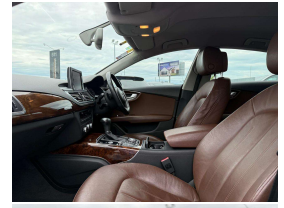

2012 Audi A7 2.8 SE Quattro Sportback

VEHICLE INFORMATION

Cash Price

Includes GST,
Registration &
Licensing

$19,995

Finance this vehicle
from only

$69.55

per week*

Total Amount Payable

$24,081.94

finance
NOW

Gain peace of mind
with Mechanical
Breakdown Insurance.
Ask us how.

Body

5 door, Sedan

Odometer

132,000 km

Engine

2800 cc

Fuel Type

Petrol

Transmission

Automatic, 4WD

Wheels

20.0000"

VIN

-

Reg No.

PFN908

Ext Colour

Bronze Metallic

History

-

Seats

4 seats

Interior

Brown Leather

Audio

-

Stock ID

13060

2012 Audi A7 2.8 V6 FSI Quattro Sportback, Great price range here for a late model and attractive A7 Sportback!, 2.8 V6 FSI performance, Quattro 4WD, Upgraded 20 inch Black RS Sports Alloys, Red Brake Calipers, 7-Speed Automatic Gearbox, LED Lighting, Electric/Memory Seats, Electric Tailgate, Multiple Airbags, Audi MMI CD/Stereo/Bluetooth Phone/AUX/NZ Navigation, Woodgrain inlays, Keyless Push Button Start, Privacy Glass, Full Electrics etc. Lots of car at this price!.

christchurch european | the european specialists

Phone 03 366 8328, Email sales@christchurcheuropean.co.nz
511 Blenheim Road, Sockburn, Christchurch 8042, New Zealand
www.christchurcheuropean.co.nz

Niki Mills - 021 353 315
Paul Mills - 022 536 0868
Josh Giles - 021 087 54777

* Finance calculation based on a 60 month term, 30% deposit and with an example annual fixed interest rate of 9.95%. Actual interest rate may be higher or lower. Includes an establishment fee of $205.00. Full term total amount payable of $24,081.94. Estimate only, not an offer of finance. Terms, conditions and lending criteria apply.