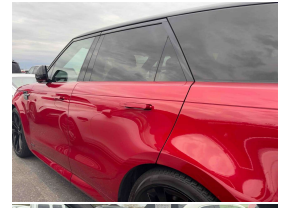

2023 Land Rover Range Rover Sport D300

VEHICLE INFORMATION

Cash Price

Includes GST,
Registration &
Licensing

$184,995

Finance this vehicle
from only

$653.82

per week*

Total Amount Payable

$225,490.41

finance
NOW

Gain peace of mind
with Mechanical
Breakdown Insurance.
Ask us how.

Body

5 door, RV/SUV

Odometer

23,000 km

Engine

3000 cc

Fuel Type

Diesel

Transmission

8 Speed Automatic, 4WD

Wheels

23.0000"

VIN

SAL1A2AW2PA121545

Reg No.

-

Ext Colour

Firenze Red

History

-

Seats

5 seats

Interior

Cream/Black Premium Leather

Audio

-

Stock ID

13532

2022 Range Rover Sport D300 Autobiography New Model, The very top of the line Autobiography new Range Rover Sport model in Attractive Firenze Red Metallic with Two-tone Cream/Black Leather, Added Black Contrast Roof, Upgraded 23" SV Black Sports Alloys, Dynamic Suspension, Panoramic Glass Roof, Autobiography Massage, Cooling an Heated/Electric Leather Seats, Heads-up Display, Soft-Close Doors, LED Matrix Lighting, Flush Electric Door Handles, Full Virtual Dash Cluster with 3D NZ Nav/Apple Car Play/360 Cameras/Bluetooth Streaming, Heated Steering Wheel, Radar Adaptive Cruise Control, Meridian Surround Sound etc and more. A very good spec and colour here!

Arriving Soon, Small holding deposit will secure this vehicle pre-arrival.

christchurch european | the european specialists

Phone 03 366 8328, Email sales@christchurcheruropean.co.nz
511 Blenheim Road, Sockburn, Christchurch 8042, New Zealand
www.christchurcheruropean.co.nz

Niki Mills - 021 353 315
Paul Mills - 022 536 0868
Josh Giles - 021 087 54777

* Finance calculation based on a 60 month term, 30% deposit and with an example annual fixed interest rate of 10.95%. Actual interest rate may be higher or lower. Includes an establishment fee of $500.00 and a monthly maintenance fee of $10.00. Full term total amount payable of $225,490.41. Estimate only, not an offer of finance. Terms, conditions and lending criteria apply.