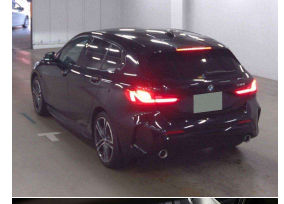

2020 BMW 118d Motorsport New Model

VEHICLE INFORMATION

Cash Price

Includes GST,
Registration &
Licensing

\$37,995

Finance this vehicle
from only

\$138.11

per week*

Total Amount Payable

\$47,306.59

finance
NOW

Gain peace of mind
with Mechanical
Breakdown Insurance.
Ask us how.

Body

5 door, Hatchback

Odometer

57,000 km

Engine

2000 cc

Fuel Type

Diesel

Transmission

8 Speed Automatic

Wheels

18.0000"

2020 BMW 118d 2.0 Turbo Diesel Motorsport Hatchback-Latest Model, Just 57,000kms from new!. Attractive Black Metallic with Part Black Leather Motorsport Leather Seats, Upgraded 18 inch Motorsport Alloys, Radar Adaptive Cruise Control and Lane Assist, Digital Full Dash, LED Lighting, Electric Tailgate, Wireless Phone Charging, BMW i Drive CD/Stereo/Bluetooth Streaming/Car Play/NZ NAV and Reverse Camera, 8 Speed Automatic, Comfort Access, Very economical Diesel Turbo, Push Button Start, Multiple Airbags, Full Electrics and much more. Attractive shape and late model BMW here!.