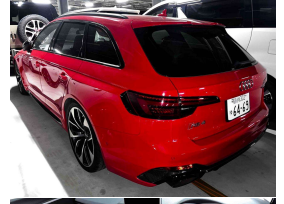

2019 Audi RS4 Quattro 2.9T New Shape Avant

VEHICLE INFORMATION

Cash Price

Includes GST,
Registration &
Licensing

$79,995

Finance this vehicle
from only

$275.25

per week*

Total Amount Payable

$95,562.51

finance
NOW

Gain peace of mind
with Mechanical
Breakdown Insurance.
Ask us how.

Body

5 door, Station Wagon

Odometer

54,000 km

Engine

2900 cc

Fuel Type

Petrol

Transmission

Automatic, 4WD

Wheels

20.0000"

VIN

WAUZZZF42KA900328

Reg No.

-

Ext Colour

Imola Red

History

-

Seats

5 seats

Interior

Black RS Leather Sport Seats

Audio

-

Stock ID

12991

2019 Audi RS4 Quattro 2.9T New Shape Avant, Just 54,000kms from new, Attractive Imola Red with Black Valcona RS Leather Seats with special Red Stitch detailing, A 331KW 4WD Twin-Turbo Wagon rocketship fitted with 20" 5-Spoke Forged RS4 Sports Alloys and Red Brake Calipers, Factory Carbon exterior package- Sills and inlays, Dynamic Ride Control, Heads-up display, Heated/Massaging Leather Sports Seats, Carbon interior inlays, Radar Cruise Control, Upgraded Bang and Olufsen Sound System, Apple Car Play/Audi MMI/CD/Stereo/Bluetooth/NZ Navigation, 360 Cameras, Virtual Dash, LED Lighting, Full Electrics etc. One of Audi's best performance Wagons!

Arriving Soon, Small holding deposit will secure this vehicle pre-arrival.

christchurch european | the european specialists

Phone 03 366 8328, Email sales@christchurcheuropean.co.nz
511 Blenheim Road, Sockburn, Christchurch 8042, New Zealand
www.christchurcheuropean.co.nz

Niki Mills - 021 353 315
Paul Mills - 022 536 0868
Michael Mills - 022 043 3700

* Finance calculation based on a 60 month term, 30% deposit and with an example annual fixed interest rate of 9.95%. Actual interest rate may be higher or lower. Includes an establishment fee of $205.00. Full term total amount payable of $95,562.51. Estimate only, not an offer of finance. Terms, conditions and lending criteria apply.