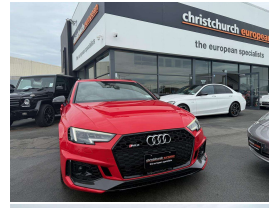

2019 Audi RS4 Quattro 2.9T New Shape Avant

VEHICLE INFORMATION

Cash Price

Includes GST,
Registration &
Licensing

$79,995

Finance this vehicle
from only

$275.25

per week*

Total Amount Payable

$95,562.51

finance
NOW

Gain peace of mind
with Mechanical
Breakdown Insurance.
Ask us how.

Body

5 door, Station Wagon

Odometer

54,000 km

Engine

2900 cc, V6 Turbo

Fuel Type

Petrol

Transmission

Automatic, 4WD

Wheels

20.0000"

VIN

WUZZZF42KA900328

Reg No.

-

Ext Colour

Imola Red

History

-

Seats

5 seats

Interior

Black RS Leather Sport Seats

Audio

-

Stock ID

12991

2019 Audi RS4 Quattro 2.9T New Shape Avant, Just 54,000 kms from new, Attractive Imola Red with Black Valcona RS Leather Seats with special Red Stitch detailing, A 331KW 4WD Twin-Turbo Wagon rocketship fitted with 20" 5-Spoke Forged RS4 Sports Alloys and Red Brake Calipers, Factory Carbon exterior package- Sills and inlays, Dynamic Ride Control, Heads-up display, Heated/Massaging Leather Sports Seats, Carbon interior inlays, Radar Cruise Control, Upgraded Bang and Olufsen Sound System, Apple Car Play/Audi MMI/CD/Stereo/Bluetooth/NZ Navigation, 360 Cameras, Virtual Dash, LED Lighting, Full Electrics etc. One of Audi's best performance Wagons!

christchurch european

the european specialists

Phone 03 366 8328, Email sales@christchurcheruropean.co.nz
511 Blenheim Road, Sockburn, Christchurch 8042, New Zealand
www.christchurcheruropean.co.nz

Niki Mills - 021 353 315
Paul Mills - 022 536 0868
Michael Mills - 022 043 3700

* Finance calculation based on a 60 month term, 30% deposit and with an example annual fixed interest rate of 9.95%. Actual interest rate may be higher or lower. Includes an establishment fee of $205.00. Full term total amount payable of $95,562.51. Estimate only, not an offer of finance. Terms, conditions and lending criteria apply.