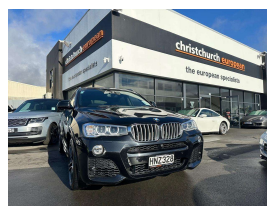

2014 BMW X4 35d XDrive Diesel Motorsport

VEHICLE INFORMATION

Cash Price

Includes GST,
Registration &
Licensing

\$34,995

Body

5 door, RV/SUV

Reg No.

HNZ328

Odometer

114,000 km

Ext Colour

Black Metallic

Engine

3000 cc

History

Black Leather

Wheels

20.0000"

Audio

-

VIN

-

Stock ID

2014 BMW X4 35d XDrive Motorsport Diesel SUV Coupe, NZ New just 3 owners from new with Full History, Rare 230KW Turbo Diesel 35d model! Factory 20 inch Motorsport Alloys, Full Leather, Heated/Electric Seats, Roof Rails, Privacy Glass, LED Lighting, BMW I Drive with NZ NAV/Bluetooth Phone and Music/Reverse Camera, Multiple Airbags, Titanium inlays, 8 Speed Automatic, Climate Air, Full Electrics etc. One of BMW's best Diesel engines!.