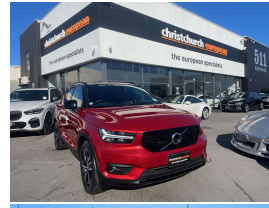

2019 Volvo XC40 T4 R-Design AWD

VEHICLE INFORMATION

Cash Price

Includes GST,
Registration &
Licensing

\$39,995

Finance this vehicle
from only

\$138.12

per week*

Total Amount Payable

\$47,908.80

finance
NOW

Gain peace of mind
with Mechanical
Breakdown Insurance.
Ask us how.

Body

5 door, RV/SUV

Odometer

32,000 km

Engine

2000 cc

Fuel Type

Petrol

Transmission

8 Speed Automatic, 4WD

Wheels

18.0000"