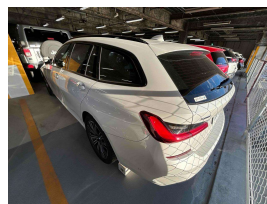

2019 BMW 320d X-Drive New Shape Motorsport

VEHICLE INFORMATION

Cash Price

Includes GST,
Registration &
Licensing

\$39,995

Finance this vehicle
from only

\$138.12

per week*

2019 BMW 320d Diesel X-Drive Motorsport Wagon, New Shape, Factory Motorsport Body Styling and 18 inch Polished Motorsport Sports Alloys, Full Leather with M Blue Stitching details, Heated/Electric Seats, Roof Rails, X-Drive 4WD Practicality, Improved BMW I-Drive with Apple Car Play/Android Audio/NZ Navigation/360 Cameras, 8 Speed Automatic with Paddles, LED Lighting, Radar Adaptive Cruise Control, Lane Assist, Privacy Glass, Multiple Airbags, Full Electrics etc. A super cheap to run late-model BMW Wagon suited to NZ Conditions!