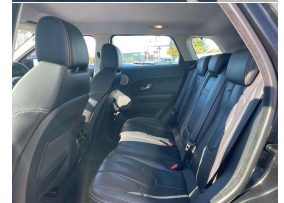

2012 Land Rover Range Rover Evoque 2.0T SI4

VEHICLE INFORMATION

Cash Price

Includes GST,
Registration &
Licensing

$29,995

Finance this vehicle
from only

$103.83

per week*

Total Amount Payable

$35,995.37

finance
NOW

Gain peace of mind
with Mechanical
Breakdown Insurance.
Ask us how.

Body

5 door, SUV

Odometer

99,000 km

Engine

2000 cc

Fuel Type

Petrol

Transmission

Automatic, 4WD

Wheels

20.0000"

VIN

-

Reg No.

NPQ782

Ext Colour

Santorini Black Metallic

History

-

Seats

5 seats

Interior

Black Leather

Audio

-

Stock ID

10950

2012 Range Rover Evoque 2.0T SI4 Dynamic 5dr, Very popular model in Santorini Black Metallic with unique Silver Roof, Upgraded 20 inch Dynamic Sports Alloys, Full Leather, Rotary Gear Selector, Touch Screen Bluetooth Phone and Music with NZ Navigation, Privacy Glass, LED Lighting, Titanium inlays, Multiple Airbags, Reverse Camera, Climate Air, Full Electrics and more!. All set for Winter and priced to sell.

christchurch european

the european specialists

Phone 03 366 8328, Email sales@christchurcheruropean.co.nz
511 Blenheim Road, Sockburn, Christchurch 8042, New Zealand
www.christchurcheruropean.co.nz

Niki Mills - 021 353 315
Paul Mills - 022 536 0868
Josh Giles - 021 087 54777

* Finance calculation based on a 60 month term, 30% deposit and with an example annual fixed interest rate of 9.95%. Actual interest rate may be higher or lower. Includes an establishment fee of $205.00. Full term total amount payable of $35,995.37. Estimate only, not an offer of finance. Terms, conditions and lending criteria apply.