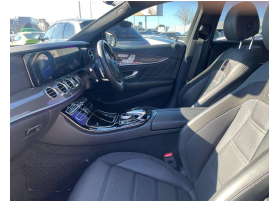

2017 Mercedes-Benz E 43 AMG Bi-Turbo Facelift

VEHICLE INFORMATION

Cash Price

Includes GST,
Registration &
Licensing

$59,995

Finance this vehicle
from only

$206.68

per week*

Total Amount Payable

$71,735.66

finance
NOW

Gain peace of mind
with Mechanical
Breakdown Insurance.
Ask us how.

Body

4 door, Sedan

Odometer

47,000 km

Engine

3000 cc, Twin Turbo

Fuel Type

Petrol

Transmission

9 Speed Automatic, 4WD

Wheels

20.0000"

VIN

-

Reg No.

PYE785

Ext Colour

White

History

-

Seats

5 seats

Interior

Black Leather AMG Sports Seats

Audio

-

Stock ID

12544

2017 Mercedes Benz E43 AMG 3.0 Bi-Turbo 4Matic Facelift Model Sedan, Diamond White with Black Part-Leather AMG Sports Seats, Just 47,000kms from new and like new!. Facelift Pan-America AMG Grill, 20 inch polished AMG Sports Alloys, 9G 9-Speed Automatic, LED Lighting, Privacy Glass, 396BHP 3.0 Bi-Turbo Performance, Carbon interior Inlays, Full Digital Cockpit, Heated/Electric/Memory Seats, Burmester Surround Sound, Heads-up display, 4Matic 4WD Safety and Traction, Bluetooth Phone and Music/AUX/360 Cameras/Stereo, Radar Cruise Control, Lane Assist, Full Electrics and much more. This car is like new and very well cared for by it's last owner!. A usable and practical Mercedes Benz Performance Sedan.

christchurch european | the european specialists

Phone 03 366 8328, Email sales@christchurcheruropean.co.nz
511 Blenheim Road, Sockburn, Christchurch 8042, New Zealand
www.christchurcheruropean.co.nz

Niki Mills - 021 353 315
Paul Mills - 022 536 0868
Michael Mills - 022 043 3700

* Finance calculation based on a 60 month term, 30% deposit and with an example annual fixed interest rate of 9.95%. Actual interest rate may be higher or lower. Includes an establishment fee of $205.00. Full term total amount payable of $71,735.66. Estimate only, not an offer of finance. Terms, conditions and lending criteria apply.