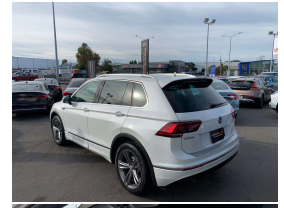

2017 Volkswagen Tiguan R Line TSI New Model

VEHICLE INFORMATION

Cash Price

Includes GST,
Registration &
Licensing

\$24,995

Finance this vehicle
from only

\$92.50

per week*

Engine

1400 cc, TSI

Fuel Type

Petrol

Transmission

8 Speed Automatic

Wheels

20.0000"

2017 Volkswagen Tiguan TSI R Line New Model, Very popular mid-size SUV, 8 Speed Automatic combined with a 1.4 TSI Petrol engine for unbeatable economy!, R Line Sports Body Styling and 20" R Line Sports Alloys, Heated Seats, Radar Adaptive Cruise and Lane Assist monitors, Full Virtual Dash cluster, LED Matrix Lighting, Touch Screen NZ NAV/CD/AUX/Apple Car Play/Android Audio etc, 360 Cameras, Rear Picnic Tables, Full Electrics etc. A very popular model on NZ roads.