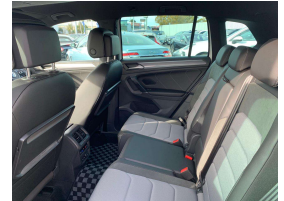

2017 Volkswagen Tiguan R Line TSI New Model

VEHICLE INFORMATION

Cash Price

Includes GST,
Registration &
Licensing

$24,995

Finance this vehicle
from only

$92.50

per week*

Total Amount Payable

$31,548.83

finance
NOW

Gain peace of mind
with Mechanical
Breakdown Insurance.
Ask us how.

Body

5 door, RV/SUV

Odometer

126,000 km

Engine

1400 cc, TSI

Fuel Type

Petrol

Transmission

8 Speed Automatic

Wheels

20.0000"

VIN

WVGZZZ5NZJW814567

Reg No.

NMB486

Ext Colour

White

History

-

Seats

5 seats

Interior

Grey/Black R Line Velour

Audio

-

Stock ID

11375

2017 Volkswagen Tiguan TSI R Line New Model, Very popular mid-size SUV, 8 Speed Automatic combined with a 1.4 TSI Petrol engine for unbeatable economy!, R Line Sports Body Styling and 20" R Line Sports Alloys, Heated Seats, Radar Adaptive Cruise and Lane Assist monitors, Full Virtual Dash cluster, LED Matrix Lighting, Touch Screen NZ NAV/CD/AUX/Apple Car Play/Android Audio etc, 360 Cameras, Rear Picnic Tables, Full Electrics etc. A very popular model on NZ roads.

christchurch european

the european specialists

Phone 03 366 8328, Email sales@christchurcheuropean.co.nz
511 Blenheim Road, Sockburn, Christchurch 8042, New Zealand
www.christchurcheuropean.co.nz

Niki Mills - 021 353 315
Paul Mills - 022 536 0868
Josh Giles - 021 087 54777

* Finance calculation based on a 60 month term, 30% deposit and with an example annual fixed interest rate of 10.95%. Actual interest rate may be higher or lower. Includes an establishment fee of $500.00 and a monthly maintenance fee of $10.00. Full term total amount payable of $31,548.83. Estimate only, not an offer of finance. Terms, conditions and lending criteria apply.