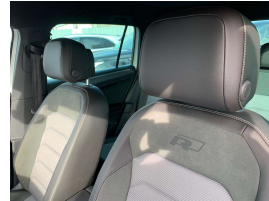

2017 Volkswagen Tiguan R Line TSI New Model

VEHICLE INFORMATION

Cash Price

Includes GST,
Registration &
Licensing

$27,995

Finance this vehicle
from only

$96.98

per week*

Total Amount Payable

$33,612.68

finance
NOW

Gain peace of mind
with Mechanical
Breakdown Insurance.
Ask us how.

Body

5 door, RV/SUV

Odometer

126,000 km

Engine

1400 cc, TSI

Fuel Type

Petrol

Transmission

8 Speed Automatic

Wheels

20.0000"

VIN

WVGZZZ5NZJW814567

Reg No.

NMB486

Ext Colour

White

History

-

Seats

5 seats

Interior

Grey/Black R Line Velour

Audio

-

Stock ID

11375

2017 Volkswagen Tiguan TSI R Line New Model, Very popular mid-size SUV, 8 Speed Automatic combined with a 1.4 TSI Petrol engine for unbeatable economy!, R Line Sports Body Styling and 20" R Line Sports Alloys, Heated Seats, Radar Adaptive Cruise and Lane Assist monitors, Full Virtual Dash cluster, LED Matrix Lighting, Touch Screen NZ NAV/CD/AUX/Apple Car Play/Android Audio etc, 360 Cameras, Rear Picnic Tables, Full Electrics etc. A very popular model on NZ roads.

christchurch european | the european specialists

Phone 03 366 8328, Email sales@christchurcheuropean.co.nz
511 Blenheim Road, Sockburn, Christchurch 8042, New Zealand
www.christchurcheuropean.co.nz

Niki Mills - 021 353 315
Paul Mills - 022 536 0868
Josh Giles - 021 087 54777

* Finance calculation based on a 60 month term, 30% deposit and with an example annual fixed interest rate of 9.95%. Actual interest rate may be higher or lower. Includes an establishment fee of $205.00. Full term total amount payable of $33,612.68. Estimate only, not an offer of finance. Terms, conditions and lending criteria apply.