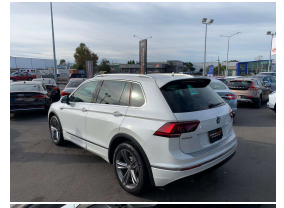

2017 Volkswagen Tiguan R Line TSI New Model

VEHICLE INFORMATION

Cash Price

Includes GST,
Registration &
Licensing

\$27,995

Finance this vehicle
from only

\$96.98

per week*

Total Amount Payable

\$33,612.68

finance
NOW

Gain peace of mind
with Mechanical
Breakdown Insurance.
Ask us how.

Body

5 door, RV/SUV

Odometer

126,000 km

Engine

1400 cc, TSI

Fuel Type

Petrol

Transmission

8 Speed Automatic

Wheels

20.0000"

2017 Volkswagen Tiguan TSI R Line New Model, Very popular mid-size SUV, 8 Speed Automatic combined with a 1.4 TSI Petrol engine for unbeatable economy!, R Line Sports Body Styling and 20" R Line Sports Alloys, Heated Seats, Radar Adaptive Cruise and Lane Assist monitors, Full Virtual Dash cluster, LED Matrix Lighting, Touch Screen NZ NAV/CD/AUX/Apple Car Play/Android Audio etc, 360 Cameras, Rear Picnic Tables, Full Electrics etc. A very popular model on NZ roads.