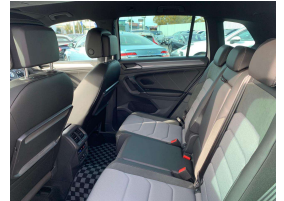

2017 Volkswagen Tiguan R Line TSI New Model

VEHICLE INFORMATION

Cash Price

Includes GST,
Registration &
Licensing

$27,995

Finance this vehicle
from only

$96.98

per week*

Total Amount Payable

$33,612.68

finance
NOW

Gain peace of mind
with Mechanical
Breakdown Insurance.
Ask us how.

Body

5 door, RV/SUV

Odometer

126,000 km

Engine

1400 cc, TSI

Fuel Type

Petrol

Transmission

8 Speed Automatic

Wheels

20.0000"

VIN

WVGZZZ5NZJW814567

Reg No.

NMB486

Ext Colour

White

History

-

Seats

5 seats

Interior

Grey/Black R Line Velour

Audio

-

Stock ID

11375

2017 Volkswagen Tiguan TSI R Line New Model, Very popular mid-size SUV, 8 Speed Automatic combined with a 1.4 TSI Petrol engine for unbeatable economy!, R Line Sports Body Styling and 20" R Line Sports Alloys, Heated Seats, Radar Adaptive Cruise and Lane Assist monitors, Full Virtual Dash cluster, LED Matrix Lighting, Touch Screen NZ NAV/CD/AUX/Apple Car Play/Android Audio etc, 360 Cameras, Rear Picnic Tables, Full Electrics etc. A very popular model on NZ roads.

christchurch european | the european specialists

Phone 03 366 8328, Email sales@christchurcheuropean.co.nz
511 Blenheim Road, Sockburn, Christchurch 8042, New Zealand
www.christchurcheuropean.co.nz

Niki Mills - 021 353 315
Paul Mills - 022 536 0868
Josh Giles - 021 087 54777

* Finance calculation based on a 60 month term, 30% deposit and with an example annual fixed interest rate of 9.95%. Actual interest rate may be higher or lower. Includes an establishment fee of $205.00. Full term total amount payable of $33,612.68. Estimate only, not an offer of finance. Terms, conditions and lending criteria apply.