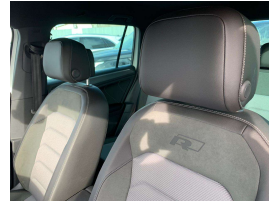

2017 Volkswagen Tiguan R Line TSI New Model

VEHICLE INFORMATION

Cash Price

Includes GST,
Registration &
Licensing

$29,995

Finance this vehicle
from only

$103.83

per week*

Total Amount Payable

$35,995.37

finance
NOW

Gain peace of mind
with Mechanical
Breakdown Insurance.
Ask us how.

Body

5 door, RV/SUV

Odometer

126,000 km

Engine

1400 cc, TSI

Fuel Type

Petrol

Transmission

8 Speed Automatic

Wheels

20.0000"

VIN

WVGZZZ5NZJW814567

Reg No.

NMB486

Ext Colour

White

History

-

Seats

5 seats

Interior

Grey/Black R Line Velour

Audio

-

Stock ID

11375

2017 Volkswagen Tiguan TSI R Line New Model, Very popular mid-size SUV, 8 Speed Automatic combined with a 1.4 TSI Petrol engine for unbeatable economy!, R Line Sports Body Styling and 20" R Line Sports Alloys, Heated Seats, Radar Adaptive Cruise and Lane Assist monitors, Full Virtual Dash cluster, LED Matrix Lighting, Touch Screen NZ NAV/CD/AUX/Apple Car Play/Android Audio etc, 360 Cameras, Rear Picnic Tables, Full Electrics etc. A very popular model on NZ roads.

christchurch european | the european specialists

Phone 03 366 8328, Email sales@christchurcheuropean.co.nz
511 Blenheim Road, Sockburn, Christchurch 8042, New Zealand
www.christchurcheuropean.co.nz

Niki Mills - 021 353 315
Paul Mills - 022 536 0868
Michael Mills - 022 043 3700

* Finance calculation based on a 60 month term, 30% deposit and with an example annual fixed interest rate of 9.95%. Actual interest rate may be higher or lower. Includes an establishment fee of $205.00. Full term total amount payable of $35,995.37. Estimate only, not an offer of finance. Terms, conditions and lending criteria apply.