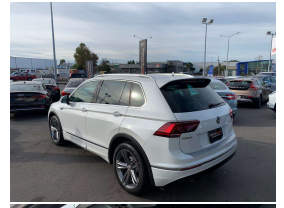

2017 Volkswagen Tiguan R Line TSI New Model

VEHICLE INFORMATION

Cash Price

Includes GST,
Registration &
Licensing

\$29,995

Finance this vehicle
from only

\$103.83

per week*

Total Amount Payable

\$35,995.37

finance
NOW

Gain peace of mind
with Mechanical
Breakdown Insurance.
Ask us how.

Body

5 door, RV/SUV

Odometer

126,000 km

Engine

1400 cc, TSI

Fuel Type

Petrol

Transmission

8 Speed Automatic

Wheels

20.0000"

2017 Volkswagen Tiguan TSI R Line New Model, Very popular mid-size SUV, 8 Speed Automatic combined with a 1.4 TSI Petrol engine for unbeatable economy!, R Line Sports Body Styling and 20" R Line Sports Alloys, Heated Seats, Radar Adaptive Cruise and Lane Assist monitors, Full Virtual Dash cluster, LED Matrix Lighting, Touch Screen NZ NAV/CD/AUX/Apple Car Play/Android Audio etc, 360 Cameras, Rear Picnic Tables, Full Electrics etc. A very popular model on NZ roads.