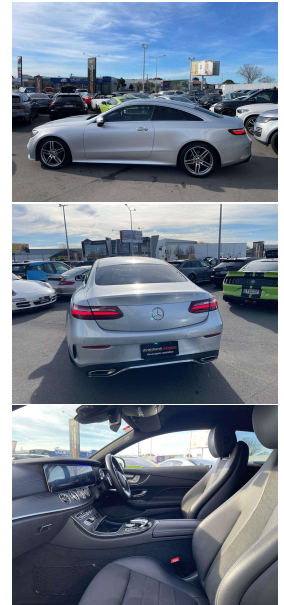

2019 Mercedes-Benz E 200 AMG Line Coupe 9

VEHICLE INFORMATION

Cash Price

Includes GST,
Registration &
Licensing

\$49,995

Finance this vehicle
from only

\$172.40

per week*