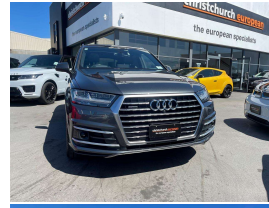

2016 Audi Q7 3.0 TFSI Quattro Supercharged

VEHICLE INFORMATION

Cash Price

Includes GST,
Registration &
Licensing

$49,995

Finance this vehicle
from only

$172.40

per week*

Total Amount Payable

$59,822.23

finance
NOW

Gain peace of mind
with Mechanical
Breakdown Insurance.
Ask us how.

Body

5 door, RV/SUV

Odometer

62,000 km

Engine

3000 cc, V6 Supercharged

Fuel Type

Petrol

Transmission

8 Speed Automatic, 4WD

Wheels

20.0000"

VIN

-

Reg No.

PRM648

Ext Colour

Daytona Grey Metallic

History

-

Seats

5 seats

Interior

Black Leather

Audio

-

Stock ID

13093

2016 Audi Q7 3.0 V6 TFSI Supercharged S Line Quattro 4WD, New Shape Q7 just 62,000kms from new!, High-spec car with 360 Surround Cameras, Radar Adaptive Cruise Control, Push Button Start, Upgraded Bang and Olufsen Sound Package, Full Leather S Line Seats with Heated Seats, Heads-up display, Audi MMI CD/Stereo with Bluetooth Phone and Music Streaming/NZ Navigation/USBs, LED Matrix Lighting, Full Panoramic Glass Roof, Privacy Glass, Titanium inlays, Added Air Suspension, Full Virtual Dash, Full Electrics etc. Low kms and high spec vehicle!

christchurch european | the european specialists

Phone 03 366 8328, Email sales@christchurcheuropean.co.nz
511 Blenheim Road, Sockburn, Christchurch 8042, New Zealand
www.christchurcheuropean.co.nz

Niki Mills - 021 353 315
Paul Mills - 022 536 0868
Michael Mills - 022 043 3700

* Finance calculation based on a 60 month term, 30% deposit and with an example annual fixed interest rate of 9.95%. Actual interest rate may be higher or lower. Includes an establishment fee of $205.00. Full term total amount payable of $59,822.23. Estimate only, not an offer of finance. Terms, conditions and lending criteria apply.