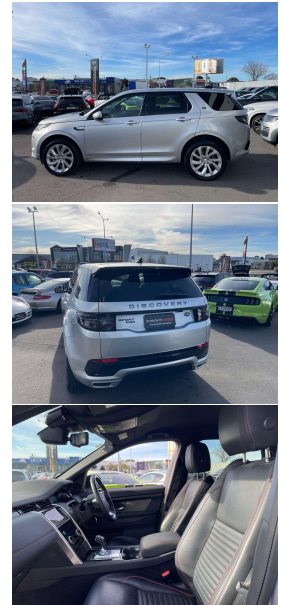

2020 Land Rover Discovery Sport D180 Diesel R-

VEHICLE INFORMATION

Cash Price

Includes GST,
Registration &
Licensing

\$59,995

Finance this vehicle
from only

\$206.68

per week*

Total Amount Payable

\$71,735.66

finance
NOW

Gain peace of mind
with Mechanical
Breakdown Insurance.
Ask us how.

Body

5 door, RV/SUV

Odometer

57,000 km

Engine

2000 cc

Fuel Type

Diesel

Transmission

9 Speed Automatic, 4WD

Wheels

20.0000"

2020 Land Rover Discovery Sport D180 Diesel R-Dynamic SE 7 Seater New Model, Hard to get 7 Seater New Model Discovery Sport!, Premium Silver Metallic with Black Leather/Red Stitching detail, 9 Speed Automatic for amazing economy, 20 inch R-Dynamic Sports Alloys, Revised LED Lighting, Full Glass Cockpit with NZ NAV/Bluetooth Music and Phone Streaming/USB/360 Cameras/Apple Car Play, Push Button Start, Clear View Sight Interior mirror, Privacy Glass, Carbon inlays, Very economical 2.0 Diesel D180 engine, Heated Seats, Radar Adaptive Cruise Control, Heated Steering Wheel, Full Electrics and more. Limited number of these New Models available in NZ!