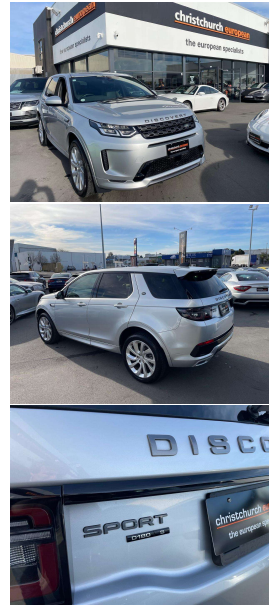

2020 Land Rover Discovery Sport D180 Diesel R-

VEHICLE INFORMATION

Cash Price

Includes GST,
Registration &
Licensing

\$59,995

Finance this vehicle
from only

\$206.68

per week*

Engine

2000 cc

Fuel Type

Diesel

Transmission

9 Speed Automatic, 4WD

Wheels

20.0000"

2020 Land Rover Discovery Sport D180 Diesel R-Dynamic SE 7 Seater New Model, Hard to get 7 Seater New Model Discovery Sport!, Premium Silver Metallic with Black Leather/Red Stitching detail, 9 Speed Automatic for amazing economy, 20 inch R-Dynamic Sports Alloys, Revised LED Lighting, Full Glass Cockpit with NZ NAV/Bluetooth Music and Phone Streaming/USB/360 Cameras/Apple Car Play, Push Button Start, Clear View Sight Interior mirror, Privacy Glass, Carbon inlays, Very economical 2.0 Diesel D180 engine, Heated Seats, Radar Adaptive Cruise Control, Heated Steering Wheel, Full Electrics and more. Limited number of these New Models available in NZ!