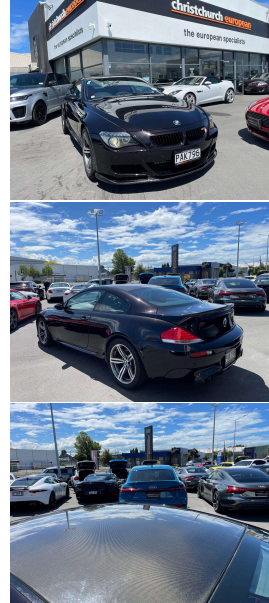

2006 BMW M6 5.0 V10 SMG Coupe Carbon

VEHICLE INFORMATION

Cash Price

Includes GST,
Registration &
Licensing

\$39,995

Finance this vehicle
from only

\$138.12

per week*