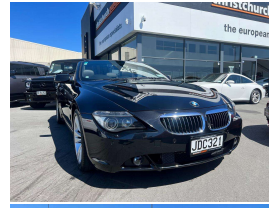

2008 BMW 650i 4.8 V8 4 Seater Convertible

VEHICLE INFORMATION

Cash Price

Includes GST,
Registration &
Licensing

\$24,995

Finance this vehicle
from only

\$86.69

per week*

Engine

4800 cc, V8

Fuel Type

Petrol

Transmission

Automatic

Wheels

19.0000"

Seats

4 seats

Interior

Black Leather

Audio

-

Stock ID

12310

2008 BMW 650i 4.8 V8 SE Convertible, Just 81,000kms from new and very well kept by its last owner! Attractive Black Metallic on Black Leather combination, Heated/Electric Seats, Electric Soft-top Roof, Factory 19 inch Sports Alloys, Soft-Close Doors, Parking Sensors, Dual Exhausts, BMW iDrive with NZ Radio/CD/AUX, Auto Lights and Wipers, Cruise Control, ABS Brakes, Climate Air, Luxury Woodgrain inlays, Remote Locking, Push Button Start and more. A usable and affordable 4 Seats BMW V8 Cabriolet which is now a dying breed!