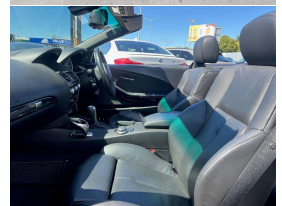

2008 BMW 650i 4.8 V8 4 Seater Convertible

VEHICLE INFORMATION

Cash Price

Includes GST,
Registration &
Licensing

$24,995

Finance this vehicle
from only

$86.69

per week*

Total Amount Payable

$30,038.65

finance
NOW

Gain peace of mind
with Mechanical
Breakdown Insurance.
Ask us how.

Body

2 door, Convertible

Odometer

81,000 km

Engine

4800 cc, V8

Fuel Type

Petrol

Transmission

Automatic

Wheels

19.0000"

VIN

-

Reg No.

JDC321

Ext Colour

Black Metallic

History

-

Seats

4 seats

Interior

Black Leather

Audio

-

Stock ID

12310

2008 BMW 650i 4.8 V8 SE Convertible, Just 81,000kms from new and very well kept by its last owner! Attractive Black Metallic on Black Leather combination, Heated/Electric Seats, Electric Soft-top Roof, Factory 19 inch Sports Alloys, Soft-Close Doors, Parking Sensors, Dual Exhausts, BMW iDrive with NZ Radio/CD/AUX, Auto Lights and Wipers, Cruise Control, ABS Brakes, Climate Air, Luxury Woodgrain inlays, Remote Locking, Push Button Start and more. A usable and affordable 4 Seats BMW V8 Cabriolet which is now a dying breed!

christchurch european | the european specialists

Phone 03 366 8328, Email sales@christchurcheruropean.co.nz
511 Blenheim Road, Sockburn, Christchurch 8042, New Zealand
www.christchurcheruropean.co.nz

Niki Mills - 021 353 315
Paul Mills - 022 536 0868
Josh Giles - 021 087 54777

* Finance calculation based on a 60 month term, 30% deposit and with an example annual fixed interest rate of 9.95%. Actual interest rate may be higher or lower. Includes an establishment fee of $205.00. Full term total amount payable of $30,038.65. Estimate only, not an offer of finance. Terms, conditions and lending criteria apply.