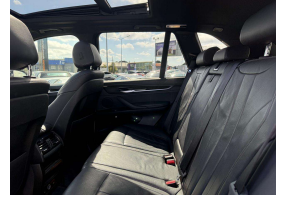

2017 BMW X5 30d X-Drive Facelift High-Spec

VEHICLE INFORMATION

Cash Price

Includes GST,
Registration &
Licensing

$44,995

Finance this vehicle
from only

$162.67

per week*

Total Amount Payable

$55,791.53

finance
NOW

Gain peace of mind
with Mechanical
Breakdown Insurance.
Ask us how.

Body

5 door, RV/SUV

Odometer

146,000 km

Engine

3000 cc

Fuel Type

Diesel

Transmission

8 Speed Automatic, 4WD

Wheels

22.0000"

VIN

-

Reg No.

KNE526

Ext Colour

White

History

-

Seats

5 seats

Interior

Black Leather

Audio

-

Stock ID

13481

2017 BMW X5 30d X-Drive Motorsport Facelift Model, NZ New vehicle, 2017 MY Facelift Touch Screen BMW Digital Cockpit/Apple Car Play and iDrive Multimedia/Bluetooth Streaming/NZ Navigation fitted, Panoramic Split Glass Electric Sunroof, Upgraded Black 22 inch Motorsport Sports Alloys fitted, Heads-up display, Radar Adaptive Cruise Control, Premium Leather Pack, Fold-away Towbar, Heated Front and Rear Seats, Harmon Kardon Premium Sound Package, Black Grills and Roof Rails, 8 Speed Automatic, Reverse Camera, LED Lighting, Privacy Glass, Electric Tailgate, Full Electrics and more. Lots of car at this value today!

christchurch european | the european specialists

Phone 03 366 8328, Email sales@christchurcheruropean.co.nz
511 Blenheim Road, Sockburn, Christchurch 8042, New Zealand
www.christchurcheruropean.co.nz

Niki Mills - 021 353 315
Paul Mills - 022 536 0868
Josh Giles - 021 087 54777

* Finance calculation based on a 60 month term, 30% deposit and with an example annual fixed interest rate of 10.95%. Actual interest rate may be higher or lower. Includes an establishment fee of $500.00 and a monthly maintenance fee of $10.00. Full term total amount payable of $55,791.53. Estimate only, not an offer of finance. Terms, conditions and lending criteria apply.