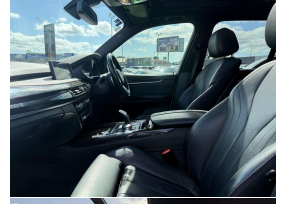

2017 BMW X5 30d X-Drive Facelift High-Spec

VEHICLE INFORMATION

Cash Price

Includes GST,
Registration &
Licensing

$44,995

Finance this vehicle
from only

$162.67

per week*

Total Amount Payable

$55,791.53

finance
NOW

Gain peace of mind
with Mechanical
Breakdown Insurance.
Ask us how.

Body

5 door, RV/SUV

Odometer

146,000 km

Engine

3000 cc

Fuel Type

Diesel

Transmission

8 Speed Automatic, 4WD

Wheels

22.0000"

VIN

-

Reg No.

KNE526

Ext Colour

White

History

-

Seats

5 seats

Interior

Black Leather

Audio

-

Stock ID

13481

2017 BMW X5 30d X-Drive Motorsport Facelift Model, NZ New vehicle, 2017 MY Facelift Touch Screen BMW Digital Cockpit/Apple Car Play and iDrive Multimedia/Bluetooth Streaming/NZ Navigation fitted, Panoramic Split Glass Electric Sunroof, Upgraded Black 22 inch Motorsport Sports Alloys fitted, Heads-up display, Radar Adaptive Cruise Control, Premium Leather Pack, Fold-away Towbar, Heated Front and Rear Seats, Harmon Kardon Premium Sound Package, Black Grills and Roof Rails, 8 Speed Automatic, Reverse Camera, LED Lighting, Privacy Glass, Electric Tailgate, Full Electrics and more. Lots of car at this value today!

christchurch european | the european specialists

Phone 03 366 8328, Email sales@christchurcheruropean.co.nz
511 Blenheim Road, Sockburn, Christchurch 8042, New Zealand
www.christchurcheruropean.co.nz

Niki Mills - 021 353 315
Paul Mills - 022 536 0868
Josh Giles - 021 087 54777

* Finance calculation based on a 60 month term, 30% deposit and with an example annual fixed interest rate of 10.95%. Actual interest rate may be higher or lower. Includes an establishment fee of $500.00 and a monthly maintenance fee of $10.00. Full term total amount payable of $55,791.53. Estimate only, not an offer of finance. Terms, conditions and lending criteria apply.