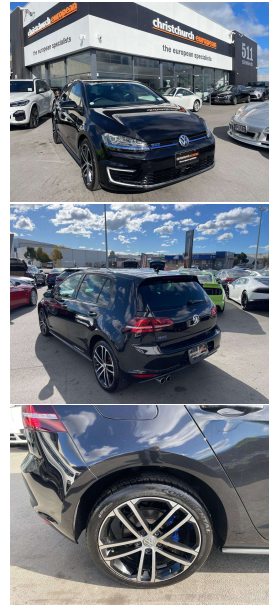

2016 Volkswagen Golf GTE Sports Hybrid

VEHICLE INFORMATION

Cash Price

Includes GST,
Registration &
Licensing

\$24,995

Finance this vehicle
from only

\$86.69

per week*

Total Amount Payable

\$30,038.65

finance
NOW

Gain peace of mind
with Mechanical
Breakdown Insurance.
Ask us how.

Body

5 door, Hatchback

Odometer

53,000 km

Engine

1400 cc

Fuel Type

Hybrid

Transmission

Automatic

Wheels

18.0000"