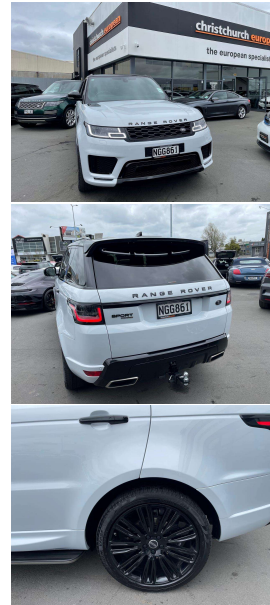

2020 Land Rover Range Rover Sport SDV6 HSE

VEHICLE INFORMATION

Cash Price

Includes GST,
Registration &
Licensing

\$99,995

Finance this vehicle
from only

\$343.81

per week*

Engine

3000 cc, SDV6

Fuel Type

Diesel

Transmission

8 Speed Automatic, 4WD

Wheels

22.0000"

2020 Range Rover Sport SDV6 HSE Dynamic Facelift Black Package, Rare Yulong White Metallic with full Black Package spec- Black Door Handles, Black Roof, Side/Rear inserts and 22 inch HSE Gloss Black Sports Alloys fitted. Just 49,000kms, Dark Woodgrain inlays, Added Factory Roof Rails, Towbar and Running Boards fitted, LED Matrix Lighting, Glass Electric Panoramic Roof, Heated/Electric Seats, Heated Rear Seats, Factory Rubber Floor Mats, Privacy Glass, Full Digital Dash and Glass Cockpit with Touch Screen NZ NAV/Bluetooth Phone and Music Streaming/AUX/USB/Apple Car Play and Android Audio, Full Electrics, Push Button Start and more. A very late model and great looking Sport!