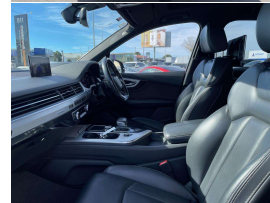

2016 Audi Q7 3.0 TDI S Line 200KW New Shape

VEHICLE INFORMATION

Cash Price

Includes GST,
Registration &
Licensing

$39,995

Finance this vehicle
from only

$138.12

per week*

Total Amount Payable

$47,908.80

finance
NOW

Gain peace of mind
with Mechanical
Breakdown Insurance.
Ask us how.

Body

5 door, RV/SUV

Odometer

169,000 km

Engine

3000 cc

Fuel Type

Diesel

Transmission

8 Speed Automatic, 4WD

Wheels

21.0000"

VIN

-

Reg No.

MNB596

Ext Colour

Orca Black

History

-

Seats

7 seats

Interior

Black Leather

Audio

-

Stock ID

12467

2016 Audi Q7 3.0 TDI S Line 200KW New Shape, High-Spec New Model Q7, 8 Speed Automatic, Orca Black Metallic with Black Leather, Only 1 NZ Owner- imported by ourselves, 21" Turbine Design upgraded Sports Alloys, Heated/Electric Seats, Dual Rear Audi Entertainment Screens, Panoramic Glass Roof, BOSE Audio system, Added Heads-up display, Audi Virtual Cockpit with NZ Nav/CD/AUX/Bluetooth and Camera, Double Glazed Privacy Glass, Wireless Phone Charging, LED Lighting, Push Button Start, 7 Seats etc. A late model and full-spec Luxury 7 Seater priced to sell!

christchurch european

the european specialists

Phone 03 366 8328, Email sales@christchurcheruropean.co.nz
511 Blenheim Road, Sockburn, Christchurch 8042, New Zealand
www.christchurcheruropean.co.nz

Niki Mills - 021 353 315
Paul Mills - 022 536 0868
Michael Mills - 022 043 3700

* Finance calculation based on a 60 month term, 30% deposit and with an example annual fixed interest rate of 9.95%. Actual interest rate may be higher or lower. Includes an establishment fee of $205.00. Full term total amount payable of $47,908.80. Estimate only, not an offer of finance. Terms, conditions and lending criteria apply.