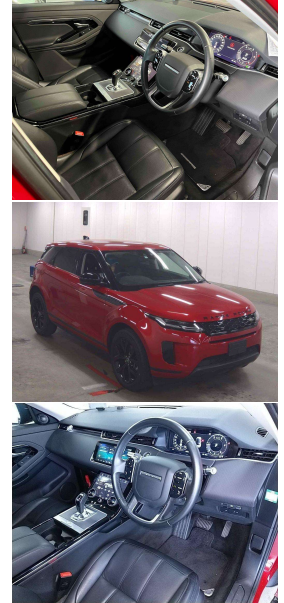

2019 Land Rover Range Rover Evoque D180 SE

VEHICLE INFORMATION

Cash Price

Includes GST,
Registration &
Licensing

\$59,995

Finance this vehicle
from only

\$206.68

per week*

Total Amount Payable

\$71,735.66

finance
NOW

Gain peace of mind
with Mechanical
Breakdown Insurance.
Ask us how.

Body

5 door, RV/SUV

Odometer

31,000 km

Engine

2000 cc, Turbo

Fuel Type

Diesel

Transmission

9 Speed Automatic, 4WD

Wheels

20.0000"

2019 Range Rover Evoque D180 Diesel SE New Model Black Package, New Generation Evoque with revised Styling and Virtual Cockpit etc, Only 31,000kms from new!, Upgraded 20 inch Factory Black Sports Alloys, Black Exterior Package, LED Matrix Headlights, Full Leather, Heated/Electric/Memory Seats, Radar Adaptive Cruise Control, Lane Assist Monitors, 9 Speed Automatic Gearbox, Fold-away Door handles, Touch Screen NZ NAV/Stereo/Bluetooth Phone and Music with 360 Cameras, Land Rover 4WD Terrain response, Push Button Start, Apple Car Play, Full Electrics etc. A very good-looking New Shape Evoque here! Grade 4.5/5.