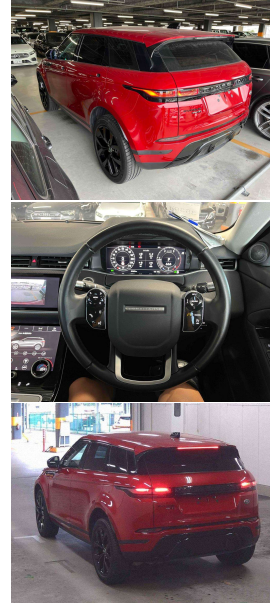

2019 Land Rover Range Rover Evoque D180 SE

VEHICLE INFORMATION

Cash Price

Includes GST,
Registration &
Licensing

\$59,995

Finance this vehicle
from only

\$206.68

per week*

Total Amount Payable

\$71,735.66

finance
NOW

Gain peace of mind
with Mechanical
Breakdown Insurance.
Ask us how.

Body

5 door, RV/SUV

Odometer

31,000 km

Engine

2000 cc, Turbo

Fuel Type

Diesel

Transmission

9 Speed Automatic, 4WD

Wheels

20.0000"

2019 Range Rover Evoque D180 Diesel SE New Model Black Package, New Generation Evoque with revised Styling and Virtual Cockpit etc, Only 31,000kms from new!, Upgraded 20 inch Factory Black Sports Alloys, Black Exterior Package, LED Matrix Headlights, Full Leather, Heated/Electric/Memory Seats, Radar Adaptive Cruise Control, Lane Assist Monitors, 9 Speed Automatic Gearbox, Fold-away Door handles, Touch Screen NZ NAV/Stereo/Bluetooth Phone and Music with 360 Cameras, Land Rover 4WD Terrain response, Push Button Start, Apple Car Play, Full Electrics etc. A very good-looking New Shape Evoque here! Grade 4.5/5.