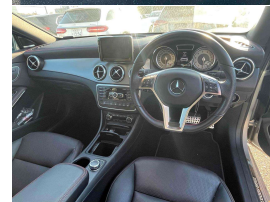

2014 Mercedes-Benz CLA 250 AMG Line 4Matic

VEHICLE INFORMATION

Cash Price

Includes GST,
Registration &
Licensing

$29,995

Finance this vehicle
from only

$110.04

per week*

Total Amount Payable

$37,609.51

finance
NOW

Body

4 door, Sedan

Odometer

15,000 km

Engine

2000 cc

Fuel Type

Petrol

Transmission

7 Speed Auto, 4WD

Wheels

18.0000"

VIN

WDD1173462H090430

Reg No.

-

Ext Colour

Silver Metallic

History

-

Seats

5 seats

Interior

Black Leather with Red Stitching

Audio

-

Stock ID

13493

Gain peace of mind
with Mechanical
Breakdown Insurance.
Ask us how.

2014 Mercedes Benz CLA 250 AMG Line 4Matic Sedan, Just 15,000kms from new! (Certified), Silver Metallic with Black Full Leather AMG Sports Seats with Red Stitching detail, Factory 18 inch AMG Sports Alloys, Privacy Glass, Red Seatbelts, Titanium style inlays, LED Lighting, 2.0 Turbo Economy and performance, Mercedes Benz Command CD/Stereo/Bluetooth Streaming/AUX/Reverse Camera/NZ Navigation, 4Matic 4WD practicality- a cost option on this model, Cruise Control, Heated/Electric Seats, 7-Speed Automatic, Multiple Airbags, Remote Locking etc. Impossible to find at these low kms like this today!

Arriving Soon, Small holding deposit will secure this vehicle pre-arrival.

christchurch european | the european specialists

Phone 03 366 8328, Email sales@christchurcheuropean.co.nz
511 Blenheim Road, Sockburn, Christchurch 8042, New Zealand
www.christchurcheuropean.co.nz

Niki Mills - 021 353 315
Paul Mills - 022 536 0868
Josh Giles - 021 087 54777

* Finance calculation based on a 60 month term, 30% deposit and with an example annual fixed interest rate of 10.95%. Actual interest rate may be higher or lower. Includes an establishment fee of $500.00 and a monthly maintenance fee of $10.00. Full term total amount payable of $37,609.51. Estimate only, not an offer of finance. Terms, conditions and lending criteria apply.