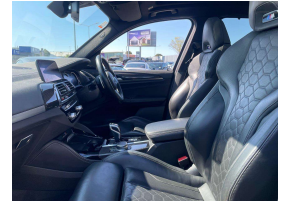

2019 BMW X3 X3M Competition Package

VEHICLE INFORMATION

Cash Price

Includes GST,
Registration &
Licensing

$74,995

Finance this vehicle
from only

$258.11

per week*

Total Amount Payable

$89,605.80

finance
NOW

Gain peace of mind
with Mechanical
Breakdown Insurance.
Ask us how.

Body

5 door, SUV

Odometer

126,000 km

Engine

3000 cc, Twin Turbo

Fuel Type

Petrol

Transmission

8 Speed Automatic, 4WD

Wheels

21.0000"

VIN

-

Reg No.

MNA658

Ext Colour

Silver Grey Metallic

History

-

Seats

5 seats

Interior

Black Leather M Competition

Audio

-

Stock ID

12946

2019 BMW X3M Competition Package 503 BHP 4WD, NZ New vehicle, Unique Silver/Grey Metallic with Black Leather M Competition Sports Seats, Upgraded 21 inch X3M Sports Alloys with Blue Brake Calipers, Full Glass Panoramic Sunroof, M Competition Black Grills, Inlays and Roof Rails, Privacy Glass, Heads-up display, Push Button Start, Carbon interior inlays, Radar Adaptive Cruise Control with Lane Assist, LED Lighting, Heated/Electric Seats, Heated Steering Wheel, BMW I Drive with Stereo/Bluetooth Music and Phone Streaming/NZ NAV/AUX/360 Surround Cameras/Apple Car Play and Android Audio, M1 and M2 Modes, Multiple Airbags, Full Electrics etc. A very impressive car to drive!

christchurch european | the european specialists

Phone 03 366 8328, Email sales@christchurcheruropean.co.nz
511 Blenheim Road, Sockburn, Christchurch 8042, New Zealand
www.christchurcheruropean.co.nz

Niki Mills - 021 353 315
Paul Mills - 022 536 0868
Michael Mills - 022 043 3700

* Finance calculation based on a 60 month term, 30% deposit and with an example annual fixed interest rate of 9.95%. Actual interest rate may be higher or lower. Includes an establishment fee of $205.00. Full term total amount payable of $89,605.80. Estimate only, not an offer of finance. Terms, conditions and lending criteria apply.