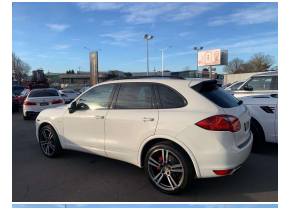

2013 Porsche Cayenne S 4.2 V8 TDI 8 Speed 850

VEHICLE INFORMATION

Cash Price

Includes GST,
Registration &
Licensing

$39,995

Finance this vehicle
from only

$138.12

per week*

Total Amount Payable

$47,908.80

finance
NOW

Gain peace of mind
with Mechanical
Breakdown Insurance.
Ask us how.

Body

5 door, RV/SUV

Odometer

144,000 km

Engine

4200 cc, V8

Fuel Type

Diesel

Transmission

8 Speed Automatic, 4WD

Wheels

20.0000"

VIN

-

Reg No.

LLM484

Ext Colour

Carrera White

History

-

Seats

5 seats

Interior

Black Leather

Audio

-

Stock ID

13335

2013 Porsche Cayenne S 4.2 V8 TDI Diesel 850NM, Flagship 850NM V8 Diesel Cayenne!, 8 Speed Automatic, Carrera White with 20 inch Turbo 2 Sports Alloys fitted, Red Brake Calipers, Black Roof Rails, Black Leather Heated/Electric Seats, LED Lighting, Piano Wood inlays, Panoramic Glass Sunroof, Porsche PCM CD/Stereo/Bluetooth Streaming/NZ Navigation/Reverse Camera, Dual Sports Exhausts, Privacy Glass, Full Electrics etc. The ultimate Cayenne V8 Diesel. These sound brilliant!

christchurch european | the european specialists

Phone 03 366 8328, Email sales@christchurcheruropean.co.nz
511 Blenheim Road, Sockburn, Christchurch 8042, New Zealand
www.christchurcheruropean.co.nz

Niki Mills - 021 353 315
Paul Mills - 022 536 0868
Josh Giles - 021 087 54777

* Finance calculation based on a 60 month term, 30% deposit and with an example annual fixed interest rate of 9.95%. Actual interest rate may be higher or lower. Includes an establishment fee of $205.00. Full term total amount payable of $47,908.80. Estimate only, not an offer of finance. Terms, conditions and lending criteria apply.