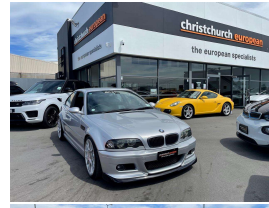

2002 BMW M3 E46 3.2 SMG Coupe

VEHICLE INFORMATION

Cash Price

Includes GST,
Registration &
Licensing

$44,995

Finance this vehicle
from only

$155.26

per week*

Total Amount Payable

$53,865.51

finance
NOW

Gain peace of mind
with Mechanical
Breakdown Insurance.
Ask us how.

Body

2 door, Coupe

Odometer

129,000 km

Engine

3200 cc, Straight Six

Fuel Type

Petrol

Transmission

Automatic

Wheels

19.0000"

VIN

WBSBL920X0JR02806

Reg No.

-

Ext Colour

Silver Metallic

History

-

Seats

4 seats

Interior

Black Part Leather Alcantara

Audio

-

Stock ID

11458

2002 BMW M3 3.2 E46 Straight-Six NA Coupe, The next 'big thing' in future classics!. 3.2 Litre naturally-aspirated Straight-Six performance- what a sound!, Upgraded 19 inch BBS Alloys fitted, Part Leather M3 Sports Seats, SMG Semi-Automatic, Upgraded Dual Exhausts, Carbon lip spoilers, Cruise Control, Remote Locking, Multiple Airbags etc. A very safe investment today.. Have a read about direction of overseas prices!

Grade 4/5 vehicle.

christchurch european | the european specialists

Phone 03 366 8328, Email sales@christchurcheuropean.co.nz
511 Blenheim Road, Sockburn, Christchurch 8042, New Zealand
www.christchurcheuropean.co.nz

Niki Mills - 021 353 315
Paul Mills - 022 536 0868
Michael Mills - 022 043 3700

* Finance calculation based on a 60 month term, 30% deposit and with an example annual fixed interest rate of 9.95%. Actual interest rate may be higher or lower. Includes an establishment fee of $205.00. Full term total amount payable of $53,865.51. Estimate only, not an offer of finance. Terms, conditions and lending criteria apply.