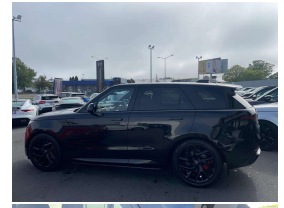

2023 Land Rover Range Rover Sport D300

VEHICLE INFORMATION

Cash Price

Includes GST,
Registration &
Licensing

\$189,995

Finance this vehicle
from only

\$671.36

per week*

Total Amount Payable

\$231,551.08

finance
NOW

Gain peace of mind
with Mechanical
Breakdown Insurance.
Ask us how.

Body

5 door, RV/SUV

Odometer

12,000 km

Engine

3000 cc

Fuel Type

Diesel

Transmission

8 Speed Automatic, 4WD

Wheels

22.0000"

2023 Range Rover Sport D300 Dynamic SE Latest Model Black Package. NZ New just 11,00kms from new with the Balance of Factory Land Rover Warranty and 5 Year Service Plan. Attractive Santorini Black Metallic with Black Leather 22" Style 5131 Satin Black Sports Alloys, Red Brake Calipers, Added Running Boards/Mud-flaps fitted (\$8k options), Electric Folding Towbar, 4 Wheel Steering, Heated/Electric Seats, Added cost option- Heads-up Display, Soft-Close Doors, Clear View Sight Rear Mirror, Full Glass Panoramic Sunroof, LED Matrix Lighting, Black European Plates, Flush Electric Door Handles, Full Virtual Dash Cluster with 3D NZ Nav/Car Play/Cameras/Bluetooth. Heated Steering Wheel, Radar Adaptive Cruise Control, Meridian Surround Sound etc. One of the nicest places to sit today in a Luxury SUV!