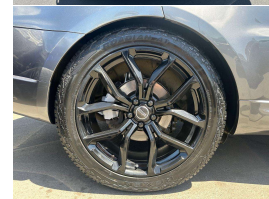

2017 Land Rover Range Rover Sport HSE Facelift

VEHICLE INFORMATION

Cash Price

Includes GST,
Registration &
Licensing

\$79,995

Finance this vehicle
from only

\$275.25

per week*

2017 (2018 MY) Range Rover Sport HSE Facelift High-spec, Full 2018 model Facelift Range Rover Sport HSE with some great added spec! Upgraded 22 inch Black SVR Sports Alloys with All-Terrain Tyres fitted, Black Badging, Privacy Glass, Full Lower Colour Coding in Grey, Heads-up display, LED Lighting, Radar Adaptive Cruise Control, Panoramic Glass Roof, Black European Plates, Heated/Electric HSE Seats, Dual Rear Entertainment Screens for kids, Heated Steering Wheel, Full Facelift Glass Cockpit NZ NAV/Bluetooth Streaming/Car Play/AUX/360 Cameras, Air Suspension, 8 Speed Automatic, Full Electrics and much more. Compare the spec and look here for the price!