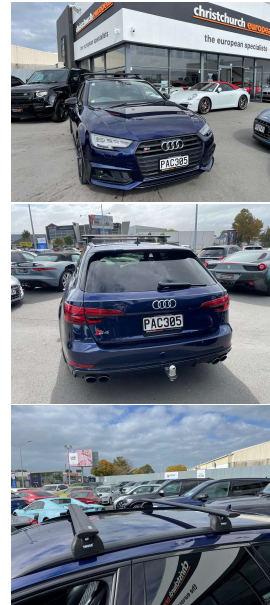

2017 Audi S4 Quattro New Model Bi-Turbo Avant

VEHICLE INFORMATION

Cash Price

Includes GST,
Registration &
Licensing

\$49,995

Finance this vehicle
from only

\$172.40

per week*