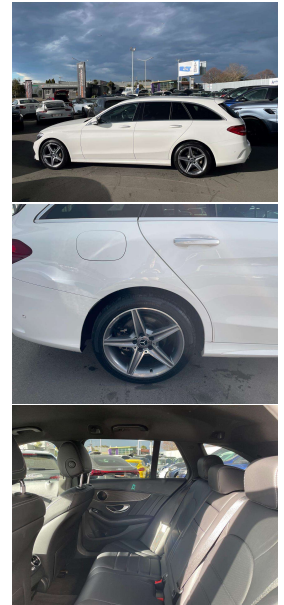

2015 Mercedes-Benz C 200 AMG Sportline Facelift

VEHICLE INFORMATION

Cash Price

Includes GST,
Registration &
Licensing

\$29,995

Finance this vehicle
from only

\$103.83

per week*