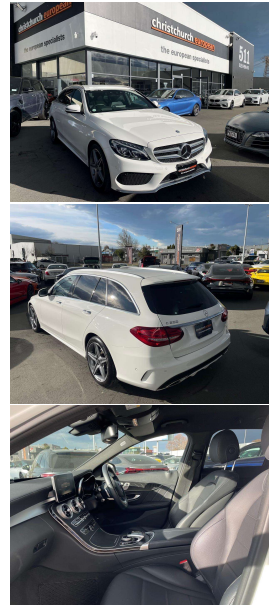

2015 Mercedes-Benz C 200 AMG Sportline Facelift

VEHICLE INFORMATION

Cash Price

Includes GST,
Registration &
Licensing

\$29,995

Finance this vehicle
from only

\$103.83

per week*

Total Amount Payable

\$35,995.37

finance
NOW

Gain peace of mind
with Mechanical
Breakdown Insurance.
Ask us how.

Body

5 door, Station Wagon

Odometer

64,000 km

Engine

2000 cc

Fuel Type

Petrol

Transmission

9 Speed Automatic

Wheels

18.0000"