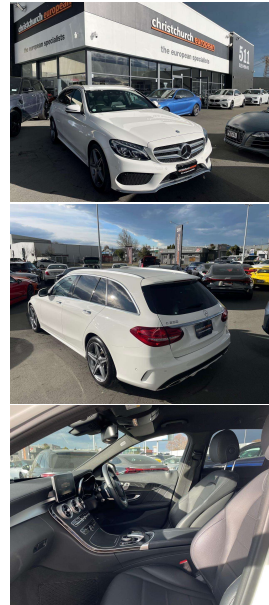

# 2015 Mercedes-Benz C 200 AMG Sportline Facelift

### Body

5 door, Station Wagon