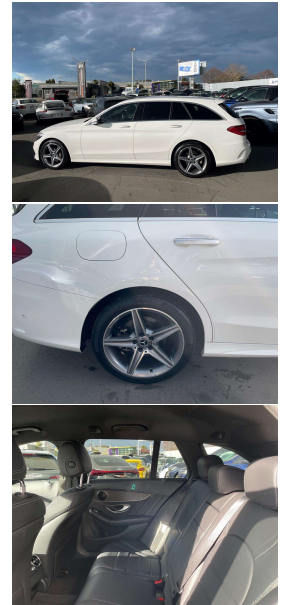

# 2015 Mercedes-Benz C 200 AMG Sportline Facelift

### Body

5 door, Station Wagon