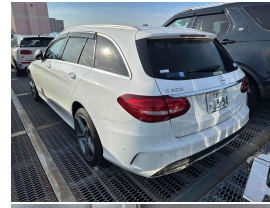

2015 Mercedes-Benz C 200 AMG Sportline Facelift

VEHICLE INFORMATION

Cash Price

Includes GST,
Registration &
Licensing

$29,995

Finance this vehicle
from only

$103.83

per week*

Total Amount Payable

$35,995.37

finance
NOW

Gain peace of mind
with Mechanical
Breakdown Insurance.
Ask us how.

Body

5 door, Station Wagon

Odometer

64,000 km

Engine

2000 cc

Fuel Type

Petrol

Transmission

9 Speed Automatic

Wheels

18.0000"

VIN

WDD2052422F130998

Reg No.

-

Ext Colour

White

History

-

Seats

5 seats

Interior

Black Leather

Audio

-

Stock ID

13024

2015 Mercedes Benz C200 AMG Sportline 9G Facelift Wagon, New Model 2.0 Turbocharged 9 Speed C Class with only 64,000kms from new!, 18 inch Factory AMG Sportline Alloys, Full of options such as added Heads-up display, Radar Adaptive Cruise Control, Full Leather, Heated/Electric Seats, Electric Tailgate, LED Lighting, Privacy Glass, Roof Rails, Parking Sensors, Mercedes Command with NZ NAV/Bluetooth Phone and Music Streaming/Reverse Camera/AUX, Push Button Start, Multiple Airbags, Full Electrics etc. A lot of car for the money here with these options and super-economical!

Arriving Soon, Small holding deposit will secure this vehicle pre-arrival.

christchurch european

the european specialists

Phone 03 366 8328, Email sales@christchurcheuropean.co.nz
511 Blenheim Road, Sockburn, Christchurch 8042, New Zealand
www.christchurcheuropean.co.nz

Niki Mills - 021 353 315
Paul Mills - 022 536 0868
Michael Mills - 022 043 3700

* Finance calculation based on a 60 month term, 30% deposit and with an example annual fixed interest rate of 9.95%. Actual interest rate may be higher or lower. Includes an establishment fee of $205.00. Full term total amount payable of $35,995.37. Estimate only, not an offer of finance. Terms, conditions and lending criteria apply.