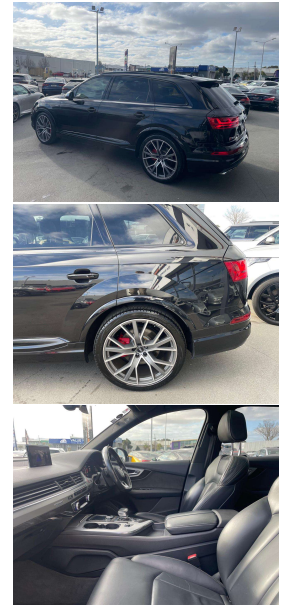

2017 Audi SQ7 4.0 V8 Bi-TDI Quattro 320 KW

VEHICLE INFORMATION

Cash Price

Includes GST,
Registration &
Licensing

$79,995

Finance this vehicle
from only

$275.25

per week*

Total Amount Payable

$95,562.51

finance
NOW

Gain peace of mind
with Mechanical
Breakdown Insurance.
Ask us how.

Body

5 door, RV/SUV

Odometer

92,000 km

Engine

4000 cc, V8 Bi-Turbo

Fuel Type

Diesel

Transmission

8 Speed Automatic, 4WD

Wheels

22.0000"

VIN

-

Reg No.

MCT296

Ext Colour

Black Metallic

History

-

Seats

7 seats

Interior

Black Leather

Audio

-

Stock ID

12436

2017 Audi SQ7 4.0 V8 Bi-Turbo Quattro, 2018 MY, The ultimate 320 KW/900NM V8 Twin-Turbo Diesel!, Added 22 inch SQ7 Sports Alloys, Panoramic Glass Roof, LED Lighting, Pre-Sense Forward-Alert, Added Adaptive Cruise Control option, Added Electric Fold-away Towbar, Privacy Glass, Red Brake Calipers, Dual Sports Exhausts, BOSE Audio, Upgraded Carbon inlays, Black Package styling, NZ Navigation/Bluetooth Audio Streaming, Lane Assist, Keyless entry, Air Suspension with Dynamic modes, 8 Speed Automatic, Electric Rear 7 Seats, Virtual Cockpit Digital Dash, Full Electrics etc. A very hard to beat model!

christchurch european | the european specialists

Phone 03 366 8328, Email sales@christchurcheruropean.co.nz
511 Blenheim Road, Sockburn, Christchurch 8042, New Zealand
www.christchurcheruropean.co.nz

Niki Mills - 021 353 315
Paul Mills - 022 536 0868
Michael Mills - 022 043 3700

* Finance calculation based on a 60 month term, 30% deposit and with an example annual fixed interest rate of 9.95%. Actual interest rate may be higher or lower. Includes an establishment fee of $205.00. Full term total amount payable of $95,562.51. Estimate only, not an offer of finance. Terms, conditions and lending criteria apply.