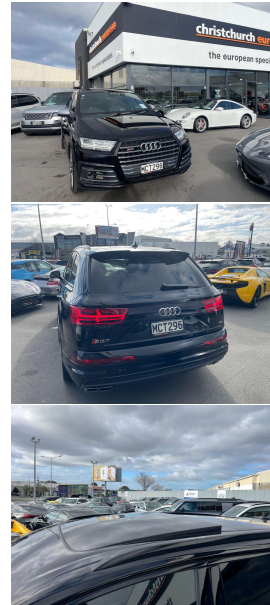

2017 Audi SQ7 4.0 V8 Bi-TDI Quattro 320 KW

VEHICLE INFORMATION

Cash Price

Includes GST,
Registration &
Licensing

\$79,995

Finance this vehicle
from only

\$275.25

per week*

Engine

4000 cc, V8 Bi-Turbo

Fuel Type

Diesel

Transmission

8 Speed Automatic, 4WD

Wheels

22.0000"