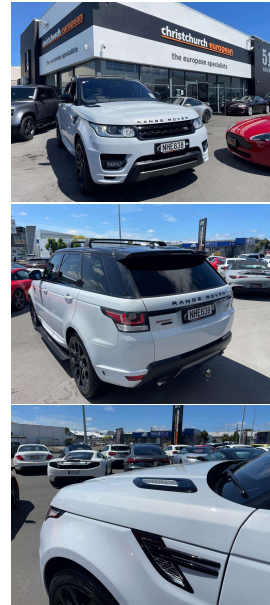

2015 Land Rover Range Rover Sport SDV6 HSE

VEHICLE INFORMATION

Cash Price

Includes GST,
Registration &
Licensing

\$59,995

Finance this vehicle
from only

\$206.68

per week*

Total Amount Payable

\$71,735.66

finance
NOW

Gain peace of mind
with Mechanical
Breakdown Insurance.
Ask us how.

Body

5 door, SUV / 4x4

Odometer

133,000 km

Engine

3000 cc, SDV6

Fuel Type

Diesel

Transmission

8 Speed Automatic, 4WD

Wheels

21.0000"

2015 Range Rover Sport SDV6 HSE Autobiography, Very top-spec 'Autobiography' model!. Hard to get Yulong White Metallic with Two-Tone Autobiography Black/Red Luxury Leather Seats, Heated/Cooled/Memory Seats, Console Fridge, Electric Fold-away Running Boards, Towbar, Heads-up display, LED Lighting, Black Roof option, Morzine Headlining, Heated Steering Wheel, Adaptive Radar Cruise Control with Forward Alert, Touch Screen NZ NAV/CD/AUX/Bluetooth Phone and Music Streaming/Reverse Camera, Added Whispbar Black Roof Racks (Thule Roof Box also available), 22 inch HSE Sports Alloys, Red Brake Calipers, Additional Lower Colour-Coding in Yulong White, Privacy Glass and much more!. Do Summer in style here!