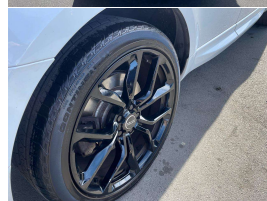

2017 Land Rover Range Rover Sport HSE 3.0 SDV6

VEHICLE INFORMATION

Cash Price

Includes GST,
Registration &
Licensing

\$59,995

Finance this vehicle
from only

\$206.68

per week*

2017 Range Rover Sport 3.0 SDV6 HSE Diesel, NZ New vehicle in Fuji White with Black Leather, Upgraded 22 inch SVR Sports Alloys fitted, Full Glass Panoramic Roof, LED Lighting, Heated/Electric Seats, Push Button Start, 8 Speed Automatic, 210KW SDV6 Diesel performance with up to 1000kms max range, Air Suspension fitted, Additional Lower Colour coding in Fuji White, Privacy Glass, Heated Rear Seats, Ambient Lighting, ASB/ESP, Touch Screen NZ NAV/Bluetooth Phone and Music Streaming/AUX/Reverse Camera, Full Electrics etc. A very good looking Range Rover Sport here!.