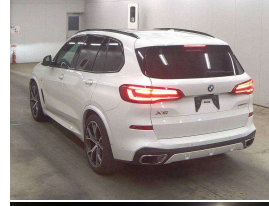

2019 BMW X5 30d X-Drive Motorsport New Shape

VEHICLE INFORMATION

Cash Price

Includes GST,
Registration &
Licensing

\$69,995

Finance this vehicle
from only

\$240.96

per week*

Total Amount Payable

\$83,649.09

finance
NOW

Gain peace of mind
with Mechanical
Breakdown Insurance.
Ask us how.

Body

5 door, RV/SUV

Odometer

87,000 km

Engine

3000 cc

Fuel Type

Diesel

Transmission

8 Speed Automatic, 4WD

Wheels

21.0000"

2019 BMW X5 30d Diesel xDrive 4WD Motorsport New Shape, New Generation X5! Easy care White with Premium Tan Leather, A high-spec vehicle with added Heads-up display, Panoramic Glass Electric Roof, 21 inch Motorsport Sports Alloys, 360 Cameras, Heated/Electric Sports Seats, Ambient Lighting, M Sport Aerodynamic Styling, Roof Rails in High-Gloss Black, Radar Adaptive Cruise Control and Lane Assist, Enhanced Bluetooth with Wireless Charging, Pedestrian Safety, LED Lighting, BMW Live Digital Cockpit Professional with NZ Nav/Bluetooth Streaming, Privacy Glass etc, USB Charging ports, Reverse Camera, Full Electrics etc. A stunning looking car. Compare the value here!