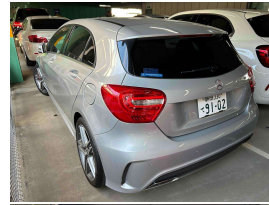

2013 Mercedes-Benz A 45 AMG 7G Sports Hatch

VEHICLE INFORMATION

Cash Price

Includes GST,
Registration &
Licensing

\$32,995

Finance this vehicle
from only

\$114.12

per week*

Total Amount Payable

\$39,569.40

finance
NOW

Gain peace of mind
with Mechanical
Breakdown Insurance.
Ask us how.

Body

5 door, Hatchback

Odometer

56,000 km