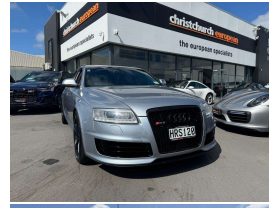

2009 Audi RS6 5.0 V10 Quattro Wagon 580BHP

VEHICLE INFORMATION

Cash Price

Includes GST,
Registration &
Licensing

\$39,995

Finance this vehicle
from only

\$138.12

per week*

Engine

5000 cc, V10

Fuel Type

-

Transmission

Automatic, 4WD

Wheels

20.0000"

2009 Audi RS6 5.0 V10 Quattro 4WD Black-Pack Wagon, The ultimate Audi performance 4WD Wagon! 580 BHP Lamborghini based V10 Performance vehicle, 0-100 in just 4.5 secs!, Full RS Leather Sports Seats, Silver Metallic with Black Leather, Added Black-Pack Factory RS6 Sport Alloys, Badges and Styling, Glass Sunroof, Carbon Fibre Interior detailing, Keyless Push Button Start, Quattro 4WD, Dual Sports Exhausts, Daytime Running Lights, Privacy Glass, Audi MMI CD/Stereo/AUX, RS Flat Bottom Steering Wheel with Paddleshift, BOSE Surround sound, Yellow Brake Calipers, Full Electrics etc. A wagon that you can still do the school-run on and yet still scare the daylight out of you!