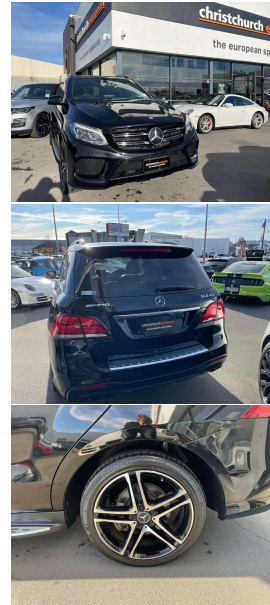

2018 Mercedes-Benz GLE 43 AMG Bi-Turbo 4Matic

VEHICLE INFORMATION

Cash Price

Includes GST,
Registration &
Licensing

\$59,995

Finance this vehicle
from only

\$206.68

per week*