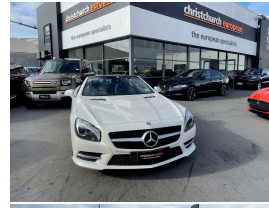

2015 Mercedes-Benz SL 350 AMG Sport Facelift

VEHICLE INFORMATION

Cash Price

Includes GST,
Registration &
Licensing

\$49,995

Finance this vehicle
from only

\$172.40

per week*

Engine

3500 cc, V6

Fuel Type

Petrol

Transmission

7 Speed Auto

Wheels

20.0000"

2015 Mercedes Benz SL 350 AMG Sportline Facelift Model, Mercedes Benz's flagship Summer Roadster, Only 63,000kms from new!, SL 400 Badging, Factory AMG Sports Package with 19 inch AMG Sports Alloys, Piped Leather, 7 Speed Automatic, Electric Hard-top Roof, AMG Sports Seats with Heating and Air Scarf, Vario Glass Sunroof, LED Headlights, Reverse Camera, Stop/Start Technology, Active Park Assist, Mercedes Command CD/Stereo/Bluetooth and NZ Navigation, Multiple Airbags, Full Electrics etc. A very good value SL all set for Summer fun!