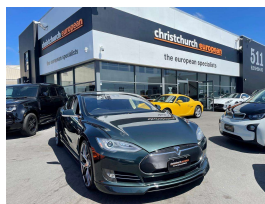

2014 Tesla Model S 85 Sports

VEHICLE INFORMATION

Cash Price

Includes GST,
Registration &
Licensing

$44,995

Finance this vehicle
from only

$162.67

per week*

Total Amount Payable

$55,791.53

finance
NOW

Body

5 door, Sedan

Odometer

57,000 km

Engine

0 cc

Fuel Type

Electric

Transmission

Automatic

Wheels

22.0000"

VIN

5YJSB7H10EFP60673

Reg No.

QHR254

Ext Colour

Green Metallic

History

-

Seats

5 seats

Interior

Black Part Leather

Audio

-

Stock ID

11413

Gain peace of mind
with Mechanical
Breakdown Insurance.
Ask us how.

2014 Tesla Model S 85 Sedan, Very unique Dark Green Metallic with Black Part-Leather combination, Upgraded 22 inc WILD Sports Alloys fitted with additional Sports Styling Package Bodykit, Large Tesla Touch Screen interface with Google NZ Navigation Maps/CD/AUX/Bluetooth Phone/Music Streaming, Tesla Auto-Pilot, Heated Seats, Tesla Cruise Assist, Electric Tailgate, Climate Air, ABS Brakes, Digital Dash, Full Electrics etc. The premium luxury Electric vehicle option in the marketplace.

Note- Home Fast Charge solutions available to be installed in conjunction with Entire Electrical Ltd (Branches nationwide). Enquire for further details.

christchurch european | the european specialists

Phone 03 366 8328, Email sales@christchurcheruropean.co.nz
511 Blenheim Road, Sockburn, Christchurch 8042, New Zealand
www.christchurcheruropean.co.nz

Niki Mills - 021 353 315
Paul Mills - 022 536 0868
Josh Giles - 021 087 54777

* Finance calculation based on a 60 month term, 30% deposit and with an example annual fixed interest rate of 10.95%. Actual interest rate may be higher or lower. Includes an establishment fee of $500.00 and a monthly maintenance fee of $10.00. Full term total amount payable of $55,791.53. Estimate only, not an offer of finance. Terms, conditions and lending criteria apply.