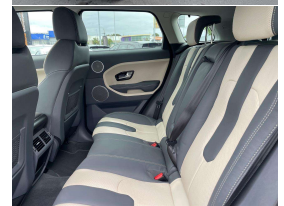

2013 Land Rover Range Rover Evoque 2.0 T SI4

VEHICLE INFORMATION

Cash Price

Includes GST,
Registration &
Licensing

$34,995

Finance this vehicle
from only

$120.98

per week*

Total Amount Payable

$41,952.08

finance
NOW

Gain peace of mind
with Mechanical
Breakdown Insurance.
Ask us how.

Body

5 door, SUV

Odometer

29,000 km

Engine

2000 cc

Fuel Type

Petrol

Transmission

Automatic

Wheels

20.0000"

VIN

SALVA2AG2DH833700

Reg No.

-

Ext Colour

British Racing Green Metallic

History

-

Seats

5 seats

Interior

Black/Cream Two Tone Leather

Audio

-

Stock ID

12357

2013 Range Rover Evoque 2.0T SI4 5Dr Dynamic 4WD, Only 29,000kms from new!, Unique Traditional British Racing Green (Aintree) Metallic with Two-Tone Cream/Grey Leather, Full spec SI4 Turbo Red Badge Dynamic model with Dynamic response, Dynamic Sports Seats, 20" Dynamic Sports Alloys, Electric Seats, Ambient Lighting, Touch Screen NZ Navigation/Bluetooth/CD/AUX/Phone and Music Streaming, Climate Air, Push Button Start, Rotary Selector with Paddleshift, Full Electrics etc. Very reliable, Modern and funky mid-size Luxury SUV!

christchurch european

the european specialists

Phone 03 366 8328, Email sales@christchurcheuropean.co.nz
511 Blenheim Road, Sockburn, Christchurch 8042, New Zealand
www.christchurcheuropean.co.nz

Niki Mills - 021 353 315
Paul Mills - 022 536 0868
Josh Giles - 021 087 54777

* Finance calculation based on a 60 month term, 30% deposit and with an example annual fixed interest rate of 9.95%. Actual interest rate may be higher or lower. Includes an establishment fee of $205.00. Full term total amount payable of $41,952.08. Estimate only, not an offer of finance. Terms, conditions and lending criteria apply.