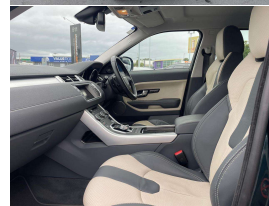

2013 Land Rover Range Rover Evoque 2.0 T SI4

VEHICLE INFORMATION

Cash Price

Includes GST,
Registration &
Licensing

$34,995

Finance this vehicle
from only

$120.98

per week*

Total Amount Payable

$41,952.08

finance
NOW

Gain peace of mind
with Mechanical
Breakdown Insurance.
Ask us how.

Body

5 door, SUV

Odometer

29,000 km

Engine

2000 cc

Fuel Type

Petrol

Transmission

Automatic

Wheels

20.0000"

VIN

SALVA2AG2DH833700

Reg No.

-

Ext Colour

British Racing Green Metallic

History

-

Seats

5 seats

Interior

Black/Cream Two Tone Leather

Audio

-

Stock ID

12357

2013 Range Rover Evoque 2.0T SI4 5Dr Dynamic 4WD, Only 29,000kms from new!, Unique Traditional British Racing Green (Aintree) Metallic with Two-Tone Cream/Grey Leather, Full spec SI4 Turbo Red Badge Dynamic model with Dynamic response, Dynamic Sports Seats, 20" Dynamic Sports Alloys, Electric Seats, Ambient Lighting, Touch Screen NZ Navigation/Bluetooth/CD/AUX/Phone and Music Streaming, Climate Air, Push Button Start, Rotary Selector with Paddleshift, Full Electrics etc. Very reliable, Modern and funky mid-size Luxury SUV!

christchurch european

the european specialists

Phone 03 366 8328, Email sales@christchurcheuropean.co.nz
511 Blenheim Road, Sockburn, Christchurch 8042, New Zealand
www.christchurcheuropean.co.nz

Niki Mills - 021 353 315
Paul Mills - 022 536 0868
Josh Giles - 021 087 54777

* Finance calculation based on a 60 month term, 30% deposit and with an example annual fixed interest rate of 9.95%. Actual interest rate may be higher or lower. Includes an establishment fee of $205.00. Full term total amount payable of $41,952.08. Estimate only, not an offer of finance. Terms, conditions and lending criteria apply.