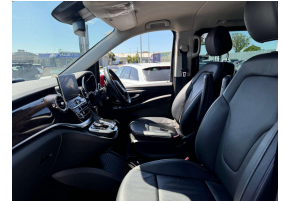

2016 Mercedes-Benz V 220 d Avantgarde Long

VEHICLE INFORMATION

Cash Price

Includes GST,
Registration &
Licensing

$49,995

Finance this vehicle
from only

$180.21

per week*

Total Amount Payable

$61,852.21

finance
NOW

Gain peace of mind
with Mechanical
Breakdown Insurance.
Ask us how.

Body

5 door, Van

Odometer

85,000 km

Engine

2200 cc, CDI Diesel

Fuel Type

Diesel

Transmission

Automatic

Wheels

19.0000"

VIN

WDF44781323173210

Reg No.

-

Ext Colour

Red

History

-

Seats

7 seats

Interior

Black Leather

Audio

-

Stock ID

12888

2016 Mercedes Benz V220d 2.2 CDI Avantgarde Diesel Long-Wheel Base 7 Seater Van, Perfect Luxury transport option!, Attractive Red with Black Full Leather/White stitching detail, Upgraded 19 inch Factory Avantgarde Sports Alloys, Amazing 2.2 CDI Diesel economy, Privacy Glass, Top spec Avantgarde Full Leather, Heated/Electric Seats, LED Lighting, New Generation COMAND NZ NAV/CD/Stereo/Bluetooth Phone and Music/360 Cameras, Burmester Surround Audio, Radar Cruise Control, Lane Assist, Dual Electric Sliding Doors, Electric Tailgate, 7 Speed Automatic, Full Electrics etc. Hard to get stock in NZ in Long Wheel Base spec.

christchurch european | the european specialists

Phone 03 366 8328, Email sales@christchurcheuropean.co.nz
511 Blenheim Road, Sockburn, Christchurch 8042, New Zealand
www.christchurcheuropean.co.nz

Niki Mills - 021 353 315
Paul Mills - 022 536 0868
Josh Giles - 021 087 54777

* Finance calculation based on a 60 month term, 30% deposit and with an example annual fixed interest rate of 10.95%. Actual interest rate may be higher or lower. Includes an establishment fee of $500.00 and a monthly maintenance fee of $10.00. Full term total amount payable of $61,852.21. Estimate only, not an offer of finance. Terms, conditions and lending criteria apply.