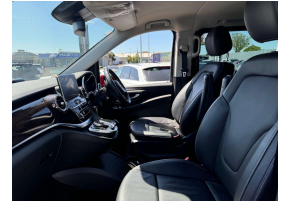

2016 Mercedes-Benz V 220 d Avantgarde Long

VEHICLE INFORMATION

Cash Price

Includes GST,
Registration &
Licensing

$49,995

Finance this vehicle
from only

$172.40

per week*

Total Amount Payable

$59,822.23

finance
NOW

Gain peace of mind
with Mechanical
Breakdown Insurance.
Ask us how.

Body

5 door, Van

Odometer

85,000 km

Engine

2200 cc, CDI Diesel

Fuel Type

Diesel

Transmission

Automatic

Wheels

19.0000"

VIN

WDF44781323173210

Reg No.

-

Ext Colour

Red

History

-

Seats

7 seats

Interior

Black Leather

Audio

-

Stock ID

12888

2016 Mercedes Benz V220d 2.2 CDI Avantgarde Diesel Long-Wheel Base 7 Seater Van, Perfect Luxury transport option!, Attractive Red with Black Full Leather/White stitching detail, Upgraded 19 inch Factory Avantgarde Sports Alloys, Amazing 2.2 CDI Diesel economy, Privacy Glass, Top spec Avantgarde Full Leather, Heated/Electric Seats, LED Lighting, New Generation COMAND NZ NAV/CD/Stereo/Bluetooth Phone and Music/360 Cameras, Burmester Surround Audio, Radar Cruise Control, Lane Assist, Dual Electric Sliding Doors, Electric Tailgate, 7 Speed Automatic, Full Electrics etc. Hard to get stock in NZ in Long Wheel Base spec.

christchurch european | the european specialists

Phone 03 366 8328, Email sales@christchurcheuropean.co.nz
511 Blenheim Road, Sockburn, Christchurch 8042, New Zealand
www.christchurcheuropean.co.nz

Niki Mills - 021 353 315
Paul Mills - 022 536 0868
Josh Giles - 021 087 54777

* Finance calculation based on a 60 month term, 30% deposit and with an example annual fixed interest rate of 9.95%. Actual interest rate may be higher or lower. Includes an establishment fee of $205.00. Full term total amount payable of $59,822.23. Estimate only, not an offer of finance. Terms, conditions and lending criteria apply.